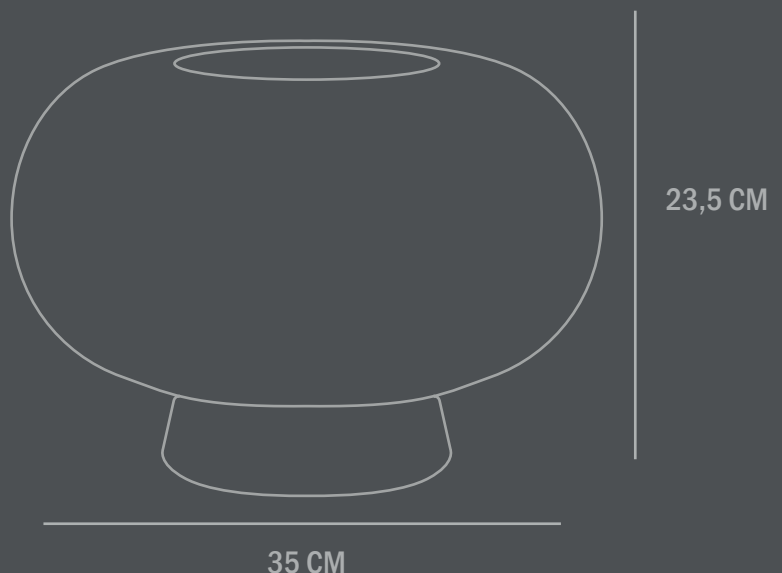

Dimensions: L35 / W35 / H23,5
Country of origin: CN

Product weight: 3,00 Kgs

Packaging:
Dimensions: L40 / W32 / H25 CM
Total weight incl. product: 4,00 Kgs
Number of parcels: 1
Material: Brown cardboard