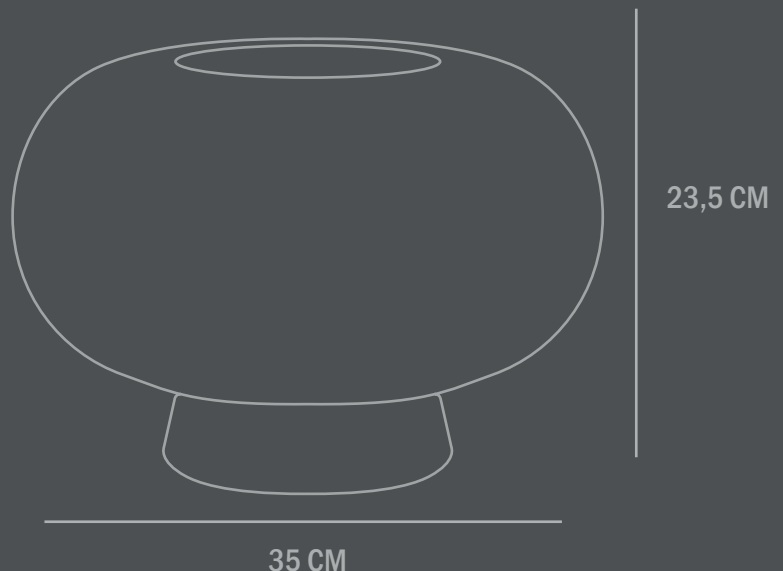

Dimensions: L35 / W35 / H23,5
Country of origin: CN

Product weight: 3,00 Kgs

Packaging:
Dimensions: L40 / W32 / H25 CM
Total weight incl. product: 4,00 Kgs
Number of parcels: 1
Material: Brown cardboard

Designed by Nicolaj Nøddesbo & Tommy Hyldahl.

Product no: 213047

Type: Vase - Indoor

Designer / Year of design:
Nicolaj Nøddesbo & Tommy Hyldahl, 2017

Colour: Bone White
Material: Ceramic

Care instructions:
Use a soft dry cloth to clean the product.
Do not use household cleaners.
Not waterproof

Dimensions: L35 / W35 / H23,5
Country of origin: CN

Product weight: 3,00 Kg

Packaging:
Dimensions: L40 / W32 / H25 CM
Total weight incl. product: 4,00 Kg
Number of parcels: 1
Material: Brown cardboard

KABIN VASE LAMELLA