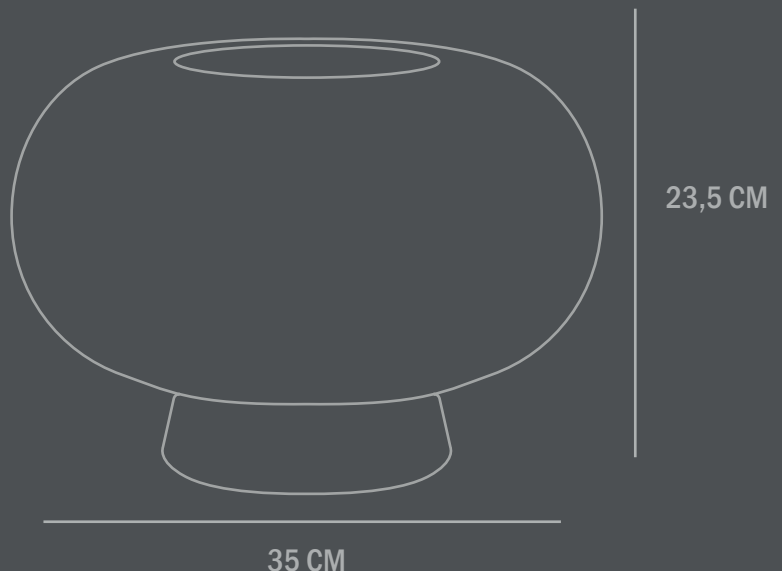

Dimensions: L35 / W35 / H23,5
Country of origin: CN

Product weight: 3,00 Kgs

Packaging:
Dimensions: L40 / W32 / H25 CM
Total weight incl. product: 4,00 Kgs
Number of parcels: 1
Material: Brown cardboard