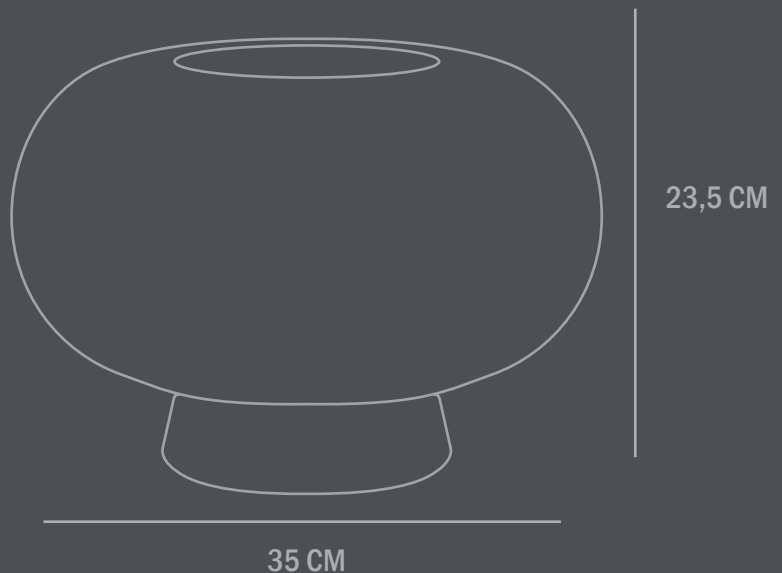

Dimensions: L35 / W35 / H23,5
Country of origin: CN

Product weight: 3,00 Kgs

Packaging:
Dimensions: L40 / W32 / H25 CM
Total weight incl. product: 4,00 Kgs
Number of parcels: 1
Material: Brown cardboard