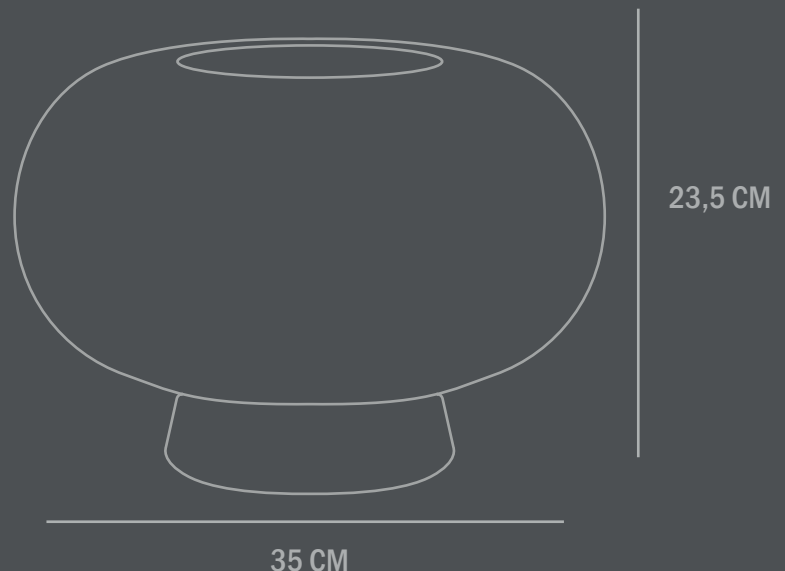

Product no: 223031

Type: Vase - Indoor

Designer / Year of design:
Kristian Sofus Hansen & Tommy Hyldahl, 2021

Colour: Sand
Material: Ceramic

Care instructions:
Use a soft dry cloth to clean the product.
Do not use household cleaners.
Not waterproof

Dimensions: L35 / W35 / H23,5
Country of origin: CN

Product weight: 3,00 Kgs

Packaging:
Dimensions: L40 / W32 / H25 CM
Total weight incl. product: 4,00 Kgs
Number of parcels: 1
Material: Brown cardboard

KABIN VASE SHISEN

Kabin is a series of vases inspired by the classical, simple forms found in Japanese craftsmanship. The large table vases offer the same stability and complexity as the traditional Japanese tea bowls, and the oval-shaped bodies rest on top of a small foot or pedestal, adding refinement to the classic form. The Kabin series is a love story between Japanese and Scandinavian craftsmanship, resulting in this minimalist collection of vases.

Kabin Shisen is a new edition to the Kabin series, offering a unique detailed finish, with the attempt to create a unique surface of hundreds of small circles fading into a tactile pattern. Shisen is Japanese for a mesh or the way of seeing things.

As it is a hand glazed nature product, the colours may vary slightly and as it is not 100% waterproof, a bag for fresh flowers is included.

Designed by Kristian Sofus Hansen & Tommy Hyldahl.