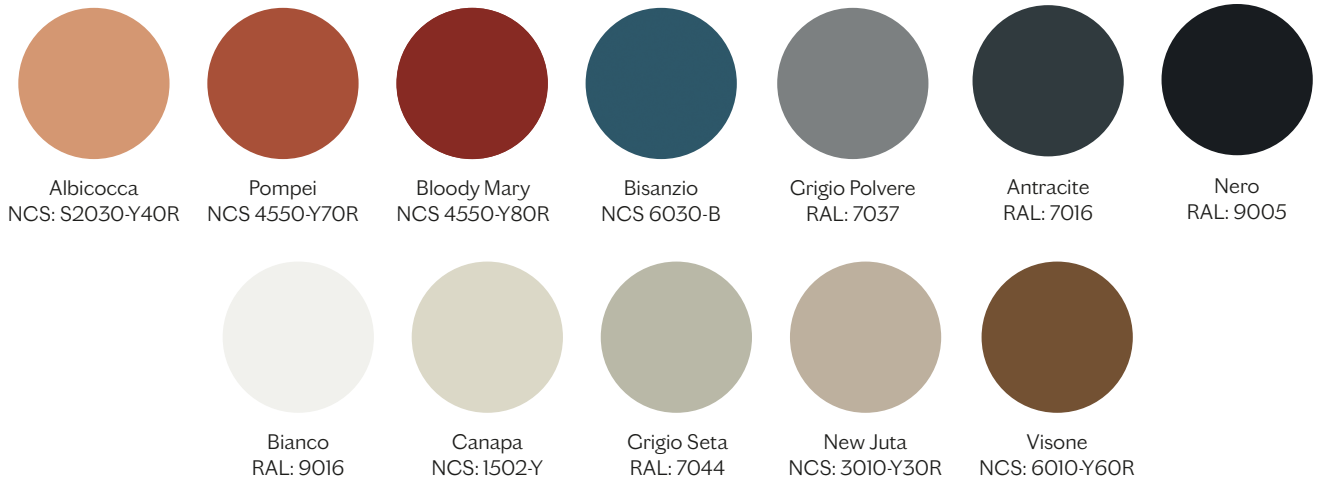

Care and Maintenance guide is available at miniforms.com

file 2D, 3D e fotografie sono disponibili su miniforms.com

2D, 3D files and hi-res images are available at miniforms.com

FINITURE | FINISHES

STRUTTURA | STRUCTURE

Laccato | Lacquer

Legno | Wood

FINITURE | FINISHES

PIANO | TOP

Cres Porcellanato | Porcelain Stoneware

Statuario Bianco

Étoil Cris

Emperador

Thundernight

Zincato
Zinc-coated

BASE | BASE

Metallo | Metal

Laccato (12 colori)
Lacquered (12 tones)

Zincato
Zinc-coated