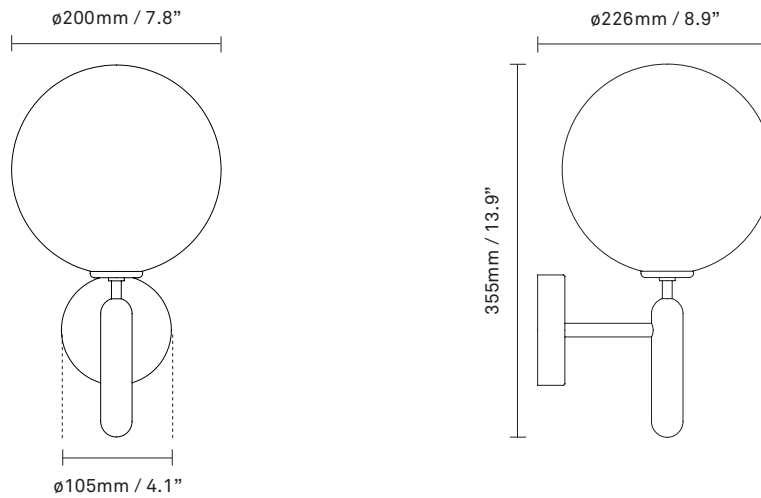

Miira Wall Outdoor is an extension of the Miira collection. The Miira outdoor light sconce is designed to illuminate outdoor spaces and is particularly suitable for installing next to the entrance areas of a home. The combination of dark bronze metal and large opal white glass adds a simple and functional detail to the outdoor areas while creating an inviting atmosphere for guests.

Explore the rest of the Miira collection on our website, [here](#)

Product no.: EU - 2035011

Certifications: CE, IP54, Class I

Type: Wall light - outdoor

Cleaning: Use a soft dry cloth to clean the product.
Do not use household cleaners.

Colour: Glass: opal / Metal: dark bronze

Materials: Powder-coated metal, mouth-blown glass

Light source: Socket: G9
Max wattage: 7W LED
Voltage (V): 220-240V / 120V

Dimensions: 226mm / 8.9in x 355mm / 13.9in
Glass: $\varnothing$ 200mm / 7.8in

See recommended light source [here](#)

Weight: Armature + glass: 1150g

Light sources not included

Packaging: Dimensions: L: 325mm / 12.7in x
W: 230mm / 9in x H: 215mm / 8,4in
Weight: 610g
Total weight incl. product: 1760g
Number of parcels: 1
Material: Brown cardboard

Dimmable if installed with appropriate dimmable LED light source(s) suitable for your dimmer circuit.

Light source can be added to delivery on request or via our webshop at [nuura.com](#).

Works with appropriate lighting control module. Module can be added to delivery on request.

Find our recommendations [here](#)