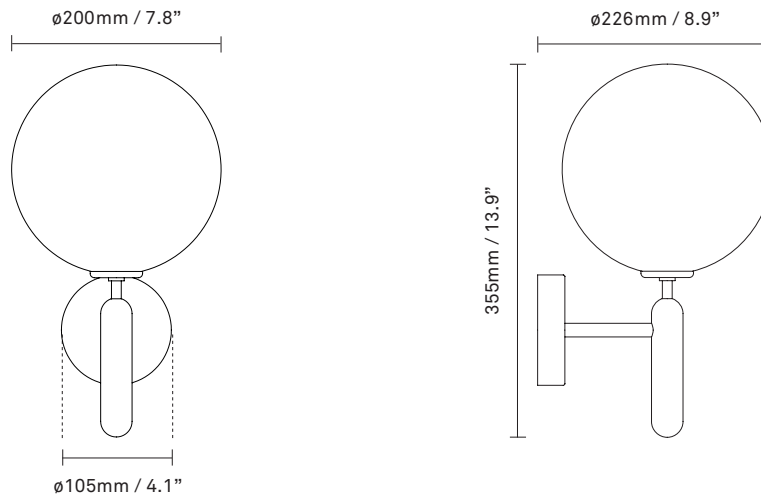

Miira Wall Outdoor is a new addition to the Miira collection. The outdoor wall sconce is designed with a large mouth-blown globe in opal white glass, resting on a solid arm in black powder coating. The simple elegance and functionality of the design make Miira Wall Outdoor a classic yet modern choice of outdoor lighting.

Explore the rest of the Miira collection on our website, [here](#)

Product no.: EU - 2035006

Certifications: CE, IP54, Class I

Type: Wall light - outdoor

Cleaning: Use a soft dry cloth to clean the product.
Do not use household cleaners.

Colour: Glass: opal / Metal: black

Materials: Powder-coated metal, mouth-blown glass

Light source: Socket: G9
Max wattage: 7W LED
Voltage (V): 220-240V / 120V

Dimensions: 226mm / 8.9in x 355mm / 13.9in
Glass: $\varnothing$ 200mm / 7.8in

See recommended light source [here](#)

Weight: Armature + glass: 1150g

Light sources not included

Packaging: Dimensions: L: 325mm / 12.7in x
W: 230mm / 9in x H: 215mm / 8,4in
Weight: 610g
Total weight incl. product: 1760g
Number of parcels: 1
Material: Brown cardboard

Dimmable if installed with appropriate dimmable LED light source(s) suitable for your dimmer circuit.

Light source can be added to delivery on request or via our webshop at [nuura.com](#).

Works with appropriate lighting control module. Module can be added to delivery on request.

Find our recommendations [here](#)