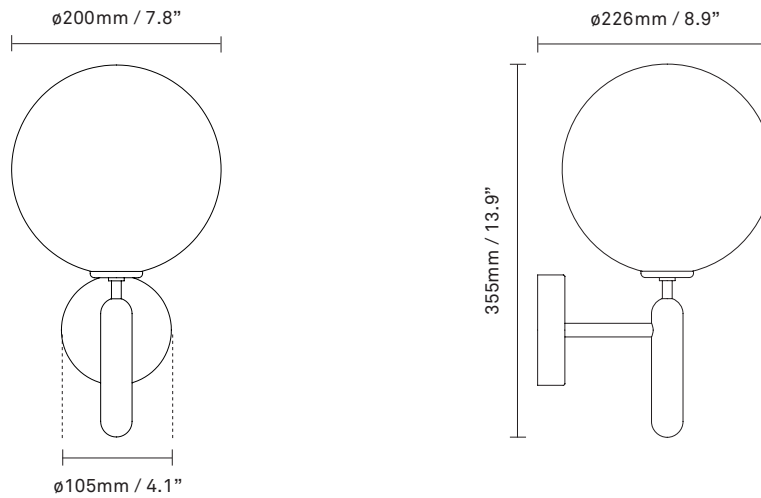

Miira Wall Outdoor is a new addition to the Miira collection. The outdoor light sconce features a circular backplate and a solid candlestick arm in dark bronze metal finish, supporting a neatly mouth-blown globe in optic clear glass. The large optic clear glass allows a warm light to shine and brighten the areas by the front door, garage, outdoor lounge and more.

Explore the rest of the Miira collection on our website, [here](#)

Product no.: EU - 2035009

Certifications: CE, IP54, Class I

Type: Wall light - outdoor

Cleaning: Use a soft dry cloth to clean the product.
Do not use household cleaners.

Colour: Glass: optic clear / Metal: dark bronze

Materials: Powder-coated metal, mouth-blown glass

Light source: Socket: G9
Max wattage: 7W LED
Voltage (V): 220-240V / 120V

Dimensions: 226mm / 8.9in x 355mm / 13.9in
Glass: $\varnothing$ 200mm / 7.8in

See recommended light source [here](#)

Weight: Armature + glass: 1150g

Light sources not included

Packaging: Dimensions: L: 325mm / 12.7in x
W: 230mm / 9in x H: 215mm / 8,4in
Weight: 610g
Total weight incl. product: 1760g
Number of parcels: 1
Material: Brown cardboard

Dimmable if installed with appropriate dimmable LED light source(s) suitable for your dimmer circuit.

Light source can be added to delivery on request or via our webshop at nuura.com.

Works with appropriate lighting control module. Module can be added to delivery on request.

Find our recommendations [here](#)