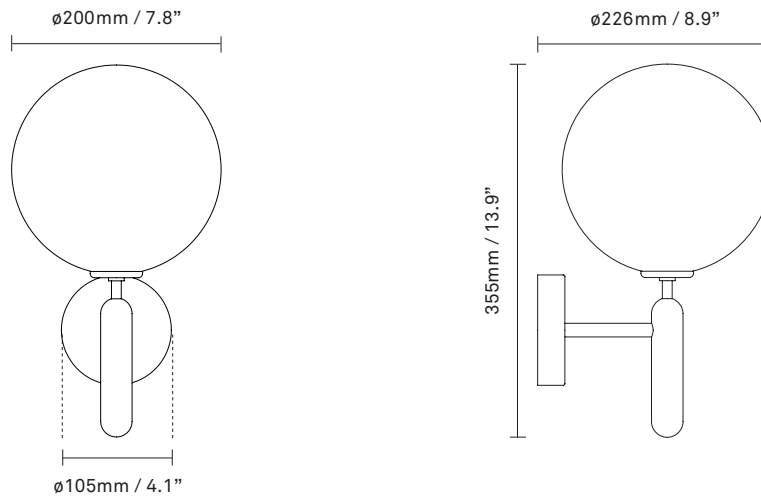

Miira Wall Outdoor is a new Nuura lamp designed to illuminate the exterior of a home. The outdoor wall fixture is inspired by the wall light from our Miira collection and created with black metal hardware and a large optic clear glass globe as the focal point, creating a playful light and vibrant glow. Staying true to the simple and Nordic feel of the Miira collection, this outdoor wall light adds elegance and function to exterior areas of the home.

Explore the rest of the Miira collection on our website, [here](#)

Product no.: EU - 2035005

Certifications: CE, IP54, Class I

Type: Wall light - outdoor

Cleaning: Use a soft dry cloth to clean the product.
Do not use household cleaners.

Colour: Glass: optic clear / Metal: black

Materials: Powder-coated metal, mouth-blown glass

Light source: Socket: G9
Max wattage: 7W LED
Voltage (V): 220-240V / 120V

Dimensions: 226mm / 8.9in x 355mm / 13.9in
Glass: ø200mm / 7.8in

See recommended light source [here](#)

Weight: Armature + glass: 1150g

Light sources not included

Packaging: Dimensions: L: 325mm / 12.7in x
W: 230mm / 9in x H: 215mm / 8,4in
Weight: 610g
Total weight incl. product: 1760g
Number of parcels: 1
Material: Brown cardboard

Dimmable if installed with appropriate dimmable LED light source(s) suitable for your dimmer circuit.

Light source can be added to delivery on request or via our webshop at [nuura.com](#).

Works with appropriate lighting control module. Module can be added to delivery on request.

Find our recommendations [here](#)