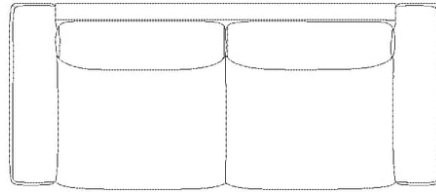

01-012-27

Sepia 3 seater sofa

Specifications

Country of origin	Assembly	Width	Depth	Height	Seat height
Estonia	Armrest can be disassembled from the sofa	243 cm	105 cm	73 cm	40 cm
Seat depth	Armrest height	Producer	The parcel's measurements		
72 cm	54 cm	Softcom OU	The parcel's measurements I: 1.96 m³, 87.0 kg (D 110.0 cm, W 248.0 cm, H 72.0 cm))		

Test and certifications

FSC® C165134

TSCA Title VI compliant

The mark of responsible forestry