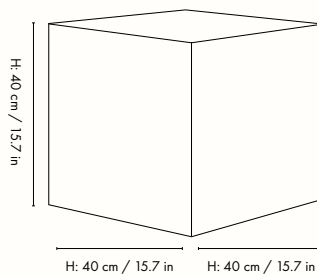

Measurements

The mark of
responsible forestry