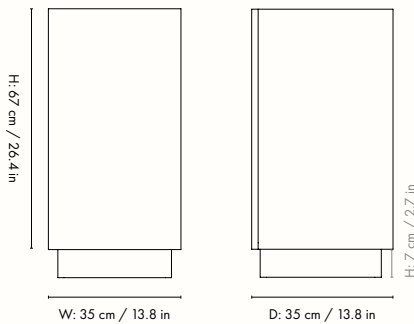

Measurements

The mark of
responsible forestry