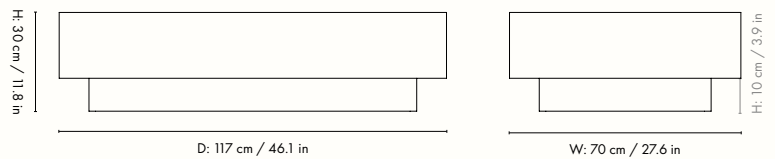

Measurements

The mark of
responsible forestry