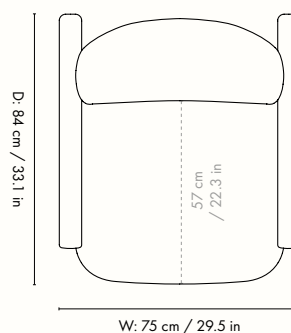

Measurements