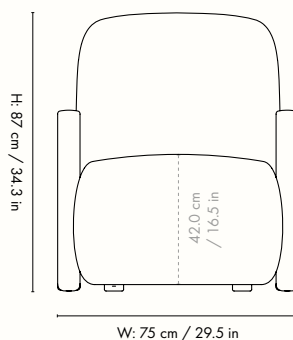

Measurements