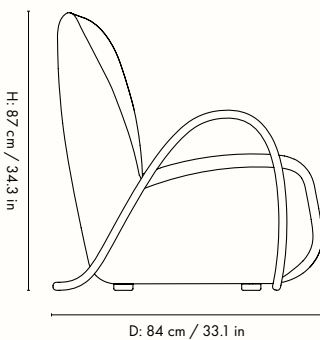

Measurements