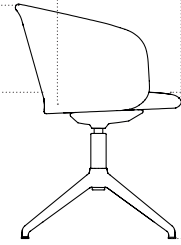

3D model

3D files of all products are available on the product pages on hem.com

Kendo Swivel Chair 4-star Return

Front view

44 cm / 17 in

77 cm / 30 in

Side view

Seat depth
41 cm / 16.1 in

30 cm /
12 in

47 cm / 19 in

Kendo Swivel Chair 4-star Return

Top view

62 cm / 24 in

54 cm / 21 in

Kendo Swivel Chair

5-star Castors