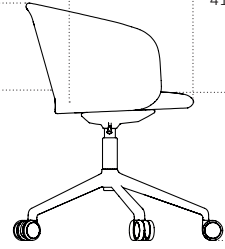

3D model

3D files of all products are available on the product pages on hem.com

Kendo Swivel Chair 5-star Castors

Front view

44 cm / 17 in

75 - 84 cm / 29.5 - 33.1 in

Side view

Seat depth
41 cm / 16.1 in

30 cm /
12 in

45-54 cm /
17.7-21.3 in

Kendo Swivel Chair 5-star Castors

Top view

65 cm / 25.6 in

65 cm / 25.6 in

Kendo Bar Chair

Design by LucidiPevere