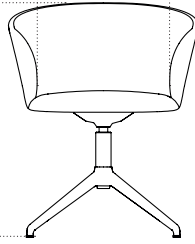

3D model

3D files of all products are available on the product pages on hem.com

Kendo Swivel Chair 4-star Return

Front view

44 cm / 17 in

77 cm / 30 in

Side view

Seat depth
41 cm / 16.1 in

30 cm /
12 in

47 cm / 19 in

Kendo Swivel Chair 4-star Return

Top view

62 cm / 24 in

54 cm / 21 in

Kendo Swivel Chair

5-star Castors