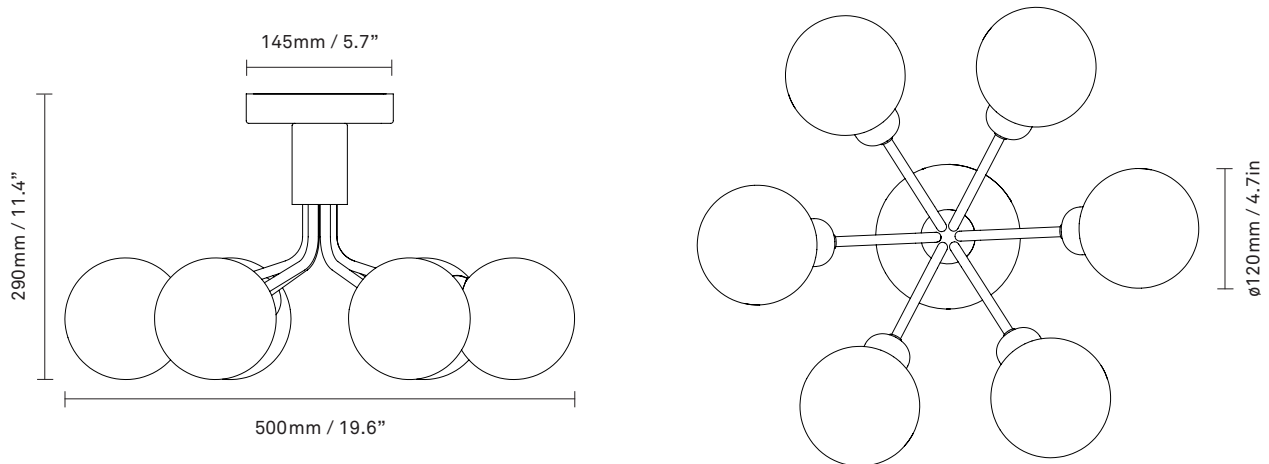

Light source: Socket: G9
Max wattage: 5W LED
Voltage (V): 220-240V / 120V

Weight: Armature + glass: 3130g

Packaging: Dimensions: L: 430mm / 16.9in x
W: 430mm / 16.9in x H: 300mm / 11.8in
Weight: 1300g
Total weight incl. product: 4430g
Number of parcels: 1
Material: Brown cardboard

Works with appropriate lighting control module. Module can be added to delivery on request.

Find our recommendations [here](#)

NUURA

APIALES 6 CEILING
brushed brass / opal

Design: Sofie Refer, 2022

Apiales 6 Ceiling With inspiration from flowers, Apiales 6 Ceiling unfolds its 6 brushed brass metal arms like flower stalks from a specially produced canopy and supports 6 mouth-blown glass globes in opal white. Apiales 6 Ceiling has a height of just 29 cm and offers ample light coverage in rooms with limited space available.

Dimensions: 500mm / 19.6in x 290mm / 11.4in
Glass: \varnothing 120mm / 4.7in

Weight: Armature + glass: 3130g

See recommended light source [here](#)

Packaging: Dimensions: L: 430mm / 16.9in x
W: 430mm / 16.9in x H: 300mm / 11.8in
Weight: 1300g
Total weight incl. product: 4430g
Number of parcels: 1
Material: Brown cardboard