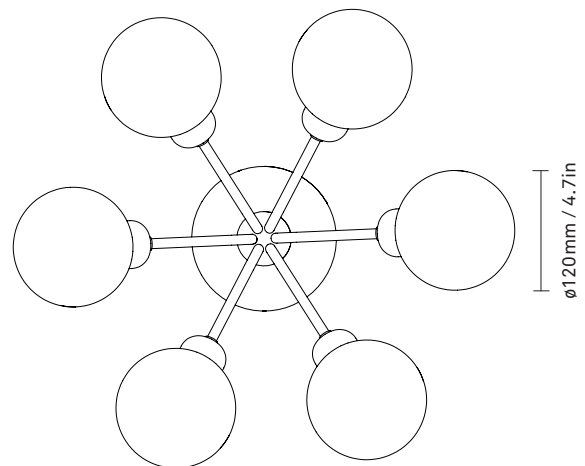

Works with appropriate lighting control module. Module can be added to delivery on request.

Find our recommendations [here](#)

NUURA

APIALES 6 CEILING
brushed brass / optic gold

Design: Sofie Refer, 2022

Apiales 6 Ceiling is a new addition to the Apiales collection, inspired by the look of umbellifer flowers. With a height of just 29 cm, Apiales 6 Ceiling adds decorative lighting to lower ceilings while freeing up overhead space. The brushed brass metal finish enlivens the room and coordinates well with other metals and colours, while the optic gold glass globes add a welcoming warmth.

Dimensions: 500mm / 19.6in x 290mm / 11.4in
Glass: \varnothing 120mm / 4.7in

Weight: Armature + glass: 3130g

Packaging: Dimensions: L: 430mm / 16.9in x
W: 430mm / 16.9in x H: 300mm / 11.8in
Weight: 1300g
Total weight incl. product: 4430g
Number of parcels: 1
Material: Brown cardboard