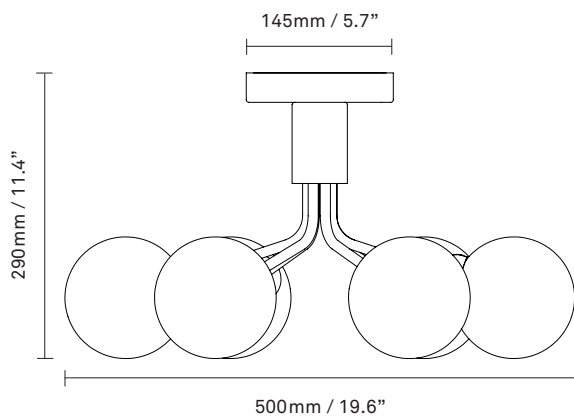

Light source: Socket: G9
Max wattage: 5W LED
Voltage (V): 220-240V / 120V

Weight: Armature + glass: 3130g

Packaging: Dimensions: L: 430mm / 16.9in x
W: 430mm / 16.9in x H: 300mm / 11.8in
Weight: 1300g
Total weight incl. product: 4430g
Number of parcels: 1
Material: Brown cardboard

Works with appropriate lighting control module. Module can be added to delivery on request.

Find our recommendations [here](#)

NUURA

APIALES 6 CEILING
brushed brass / optic gold

Design: Sofie Refer, 2022

Apiales 6 Ceiling is a new addition to the Apiales collection, inspired by the look of umbellifer flowers. With a height of just 29 cm, Apiales 6 Ceiling adds decorative lighting to lower ceilings while freeing up overhead space. The brushed brass metal finish enlivens the room and coordinates well with other metals and colours, while the optic gold glass globes add a welcoming warmth.

Dimensions: 500mm / 19.6in x 290mm / 11.4in
Glass: \varnothing 120mm / 4.7in

Weight: Armature + glass: 3130g

Packaging: Dimensions: L: 430mm / 16.9in x
W: 430mm / 16.9in x H: 300mm / 11.8in
Weight: 1300g
Total weight incl. product: 4430g
Number of parcels: 1
Material: Brown cardboard