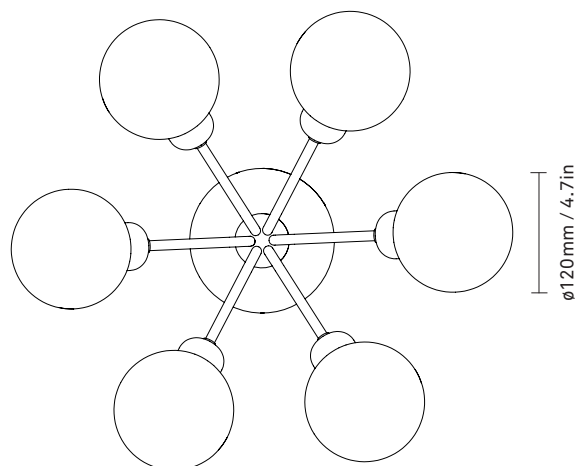

NUURA

APIALES 6 CEILING
satin black / optic smoked

Design: Sofie Refer, 2022

Apiales 6 Ceiling is a ceiling-mounted version of the Apiales 6 pendant. The height of the lamp makes it suitable for rooms with limited space available, and where a chandelier expression is desired. The subtle expression of a satin black metal frame is paired with optic smoked glass globes, adding a dynamic play of light and shadow to the room.

Light source: Socket: G9
Max wattage: 5W LED
Voltage (V): 220-240V / 120V

Weight: Armature + glass: 3130g

Packaging: Dimensions: L: 430mm / 16.9in x
W: 430mm / 16.9in x H: 300mm / 11.8in
Weight: 1300g
Total weight incl. product: 4430g
Number of parcels: 1
Material: Brown cardboard