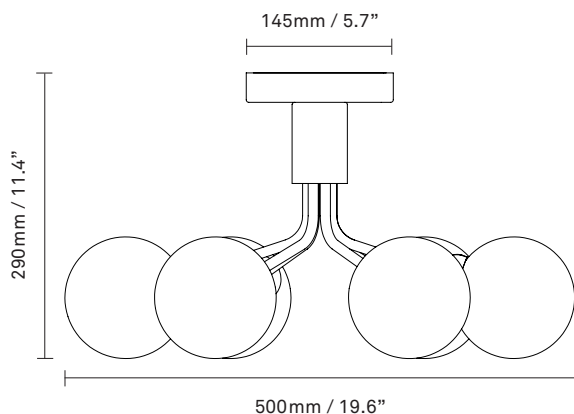

Apiales 6 Ceiling is a ceiling-mounted version of the Apiales 6 pendant. The height of the lamp makes it suitable for rooms with limited space available, and where a chandelier expression is desired. The subtle expression of a satin black metal frame is paired with optic smoked glass globes, adding a dynamic play of light and shadow to the room.

Explore the rest of the Apiales collection on our website, [here](#)

Product no.: EU - 2059009 / US - 3059009

Certifications: CE, IP20, Class I

Type: Ceiling light - indoor

For information about IP ratings, click [here](#)

Colour: Glass: optic smoked / Metal: satin black

Cleaning: Use a soft dry cloth to clean the product.
Do not use household cleaners.

Materials: Anodized metal, mouth-blown glass

Dimensions: 500mm / 19.6in x 290mm / 11.4in
Glass: $\varnothing$ 120mm / 4.7in

Light source: Socket: G9
Max wattage: 5W LED
Voltage (V): 220-240V / 120V

Weight: Armature + glass: 3130g

Packaging: Dimensions: L: 430mm / 16.9in x
W: 430mm / 16.9in x H: 300mm / 11.8in
Weight: 1300g
Total weight incl. product: 4430g
Number of parcels: 1
Material: Brown cardboard

See recommended light source [here](#)

Light source not included

Dimmable if installed with appropriate dimmable LED light source(s) suitable for your dimmer circuit.

Light source can be added to delivery on request or via our webshop [nuura.com](#).

Works with appropriate lighting control module. Module can be added to delivery on request.

Find our recommendations [here](#)