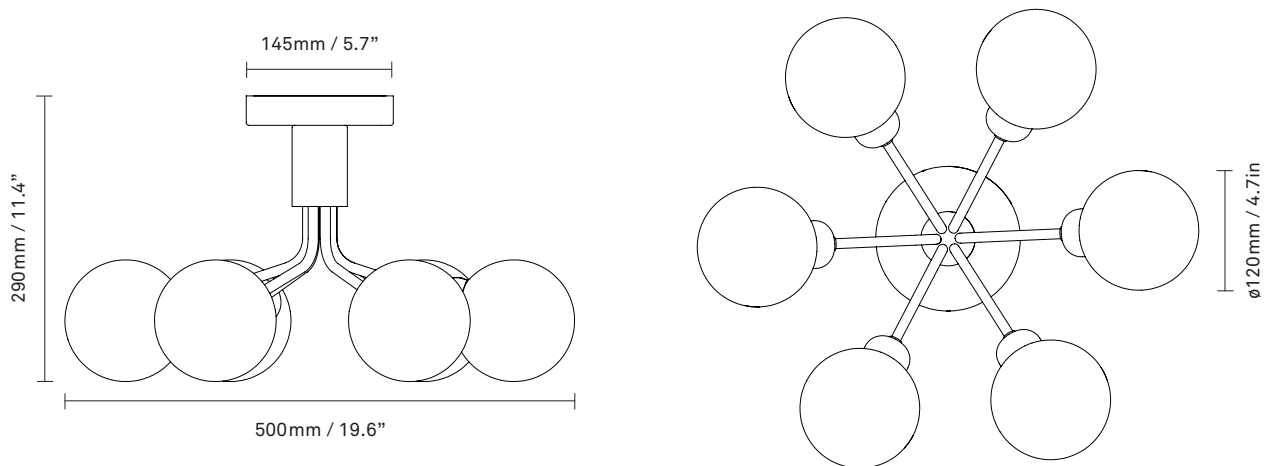

Apiales 6 Ceiling is a ceiling-mounted lamp inspired by flowers. From a specially produced fixture, 6 metal arms in satin black finish unfold like flower stalks, paired with contrasting opal white glass globes from which a soft, ambient light is spread. Apiales 6 Ceiling has a height of just 29 cm, making it suitable for smaller rooms and rooms with lower ceilings.

Explore the rest of the Apiales collection on our website, [here](#)

Product no.: EU - 2059007 / US - 3059007

Certifications: CE, IP20, Class I

Type: Ceiling light - indoor

For information about IP ratings, click [here](#)

Colour: Glass: opal white / Metal: satin black

Cleaning: Use a soft dry cloth to clean the product.
Do not use household cleaners.

Materials: Anodized metal, mouth-blown glass

Dimensions: 500mm / 19.6in x 290mm / 11.4in
Glass: $\varnothing$ 120mm / 4.7in

Light source: Socket: G9
Max wattage: 5W LED
Voltage (V): 220-240V / 120V

Weight: Armature + glass: 3130g

Packaging: Dimensions: L: 430mm / 16.9in x
W: 430mm / 16.9in x H: 300mm / 11.8in
Weight: 1300g
Total weight incl. product: 4430g
Number of parcels: 1
Material: Brown cardboard

See recommended light source [here](#)

Light source not included

Dimmable if installed with appropriate dimmable LED light source(s) suitable for your dimmer circuit.

Light source can be added to delivery on request or via our webshop [nuura.com](#).

Works with appropriate lighting control module. Module can be added to delivery on request.

Find our recommendations [here](#)