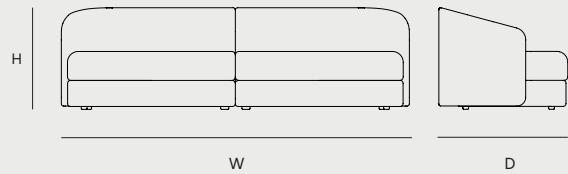

Dimensions

Height: 760 mm / 30"
Width: 2600 mm / 102.4"
Depth: 900 mm / 35.4"
Seat Height: 410 mm / 16.1"
Seat Width: 2300 mm / 90.6"
Seat Depth: 740 mm / 29.1"

**Packaging Dimensions**

Height: 1360 mm / 53.5"
Width: 760 mm / 29.9"
Depth: 920 mm / 36.2"