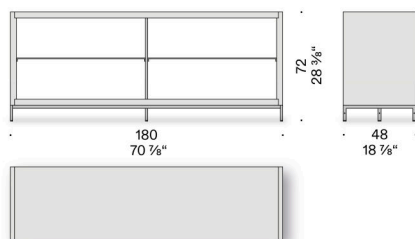

Control

dimmer not included in the lamp.

INPUT SOURCE 100÷240V - 50/60Hz
4x LED 1W, 24V