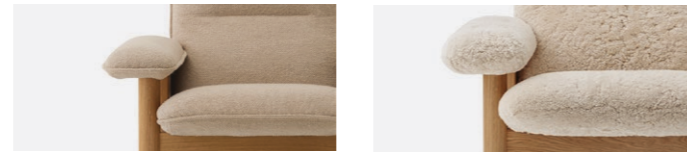

Audo

COPENHAGEN

BRASILIA LOUNGE CHAIR, LOW BACK
Designed by *Anderssen & Voll*

BRASILIA LOUNGE CHAIR, LOW BACK
Designed by *Anderssen & Voll*

Designed for Audo by Anderssen & Voll, the Brasilia Lounge Chair is inspired by Scandinavian mid-century design aesthetics and Brazilian Modernism. Chunky wooden legs lend a feeling of strength and stability to the design, while the upholstered back, seat and armrests add a sense of comfort and ease.

PRODUCT OPTIONS

Seat

WITH UPHOLSTERY

WITH SHEEPSKIN

Oak or walnut base

NATURAL OAK

DARK STAINED OAK

WALNUT