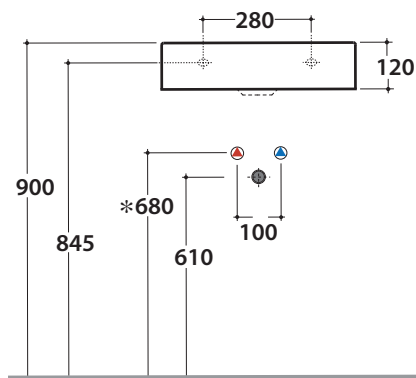

Basin 50.47 h12 cm. Wall-hung or Sit-on installation.  
Fixing kit included. Weight 13 Kg

\* For taps mounted on counter top

Cod. **FI024BI**

Valve drain with ceramic top for basins without overflow. Weight 0,5 Kg

Cod. **FI024CR**

Chromed valve drain for basins without overflow. Weight 0,5 Kg