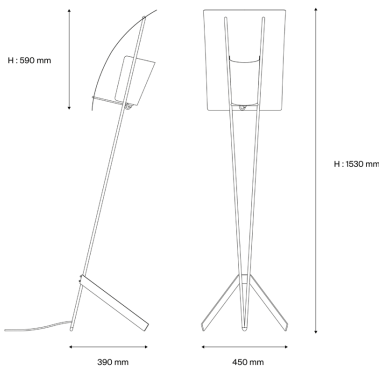

Pierre Guariche

G30 BK/WH
Floor lamp

Description

- G30 Floor lamp
- Finish: BLACK shade and WHITE deflector
- Micro-perforated painted steel shade and deflector
- Painted steel base
- Brushed and satin-varnished brass structure

Light specifications and controlling

- E27 cap bulb not included - Max power 11W LED dimmable
- Dimming: Dimmer integral to the power cable (dimming subject to a compatible lamp being fitted)

Installation and maintenance

- Dimensions : 430 x 380 x 1550 mm
- Supplied with 2.5 metres of cable and Europlug

Characteristics

- Operating temperature: -20°C to +30°C
 - Electrical class: Class II
 - Power supply: 220-240 V 50 Hz
 - Weight: 4,3 kg
-