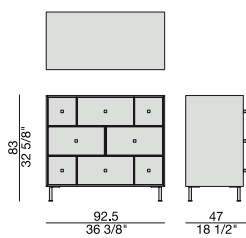

RUCELLAI CUOIO

Design O. Moon

CASSETTIERA | CHEST OF DRAWERS

Cassettiera in noce canaletta con frontali rivestiti in cuoio pieno fiore.

Chest of drawers in canaletta walnut with drawers fronts covered in full-grain leather.

Kommode aus Nussbaum Canaletta mit Schubladenfronten aus Vollnarbenleder.

Commode en noyer canaletta avec façades en cuir pleine fleur.

Cajonera en nogal canaletta con cajones revestidos en cuero.