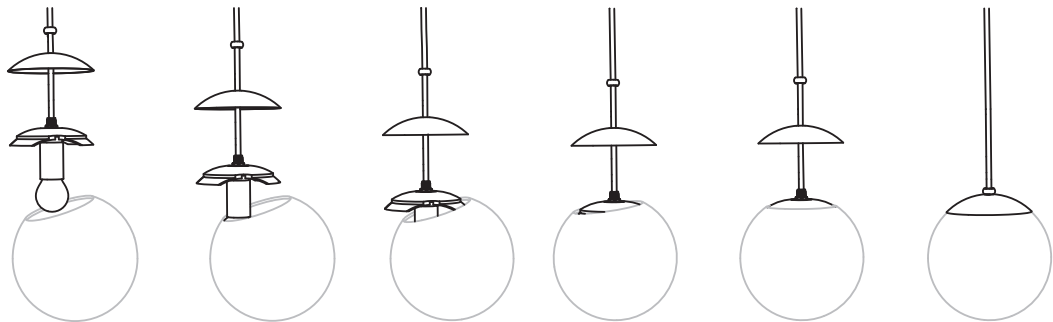

LED / Halogen

220-240 V

Model 238/1

E27 Opaline

60W Max

LED / Halogen

220-240 V

astep[®]