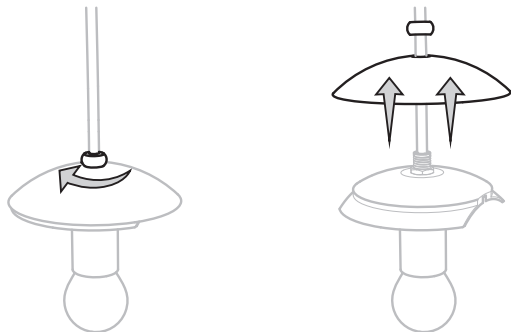

LED / Halogen

220-240 V

Model 238/1

E27 Opaline

60W Max

LED / Halogen

220-240 V

astep[®]