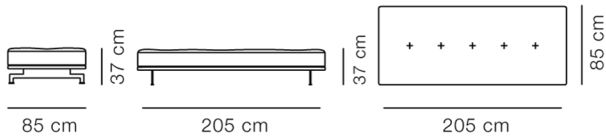

MODEL

4516 - 205x85 cm

MATERIALS

Daybed. Inner frame of wood, cold cured foam and foam duvet. Fully upholstered in fabric or leather. Aluminum or solid wood base.

COUNTRY OF ORIGIN

DK

FABRIC- & LEATHER CONSUMPTION

Fabric: 4,2 m

Leather: 13 m²

DIMENSIONS

Weight: 50 kg

PACKAGING INFORMATION

L: 210 cm, W: 88 cm, H: 52 cm,

Cbm: 1m³

60 kg