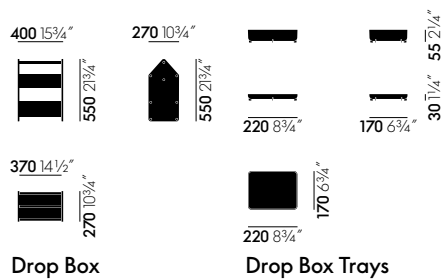

Drop Box Trays

DIMENSIONS

Drop Box