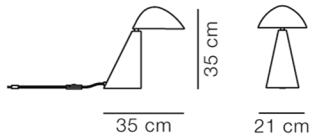

Weight: 6,4 kg

PACKAGING INFORMATION

L: 45 cm, W: 36 cm, H: 33 cm,

Cbm: 0,05m³

9 kg

CARE & MAINTENANCE

Our Care & Maintenance offers guidance for best maintenance of our furniture. It includes advice and instructions on cleaning and caring for specific materials to ensure a long life of your furniture. Find your product on our product site and navigate to the Product Care menu: