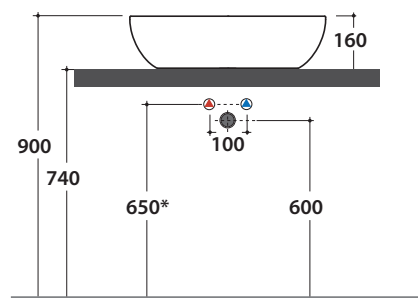

T-EDGE BASIN B6R60BI

CE EN 14688:2015

It can be combined with Arredo Wood furniture

GLOBO

	Rubinetto a parete Wall mounted taps	Rubinetto su piano Taps mounted on counter top
A:	70	105
B:	260	295
C:	450	485
D:	375	410

Ceramic antibacterial effect
BATAFORM®

Bagno di Colore

Glazed product with
CERASLIDE®

GLOBOTHIN®

Le Pietre

Cod. **B6R60BI**

Basin 60.38 h16 cm. Sit-on installation. Weight 10 Kg

* For taps mounted on counter top

Cod. **FI024BI**

Valve drain with ceramic top for basins without overflow. Weight 0,5 Kg

Cod. **FI024CR**

Chromed valve drain for basins without overflow. Weight 0,5 Kg