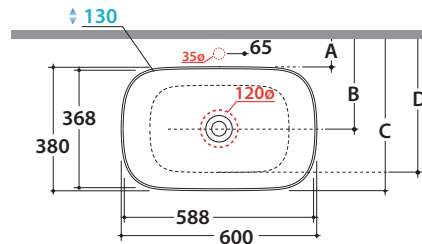

T-EDGE BASIN B6R60BI

CE EN 14688:2015

It can be combined with Arredo Wood furniture

GLOBO

	Rubinetto a parete Wall mounted taps	Rubinetto su piano Taps mounted on counter top
A:	70	105
B:	260	295
C:	450	485
D:	375	410

Ceramic antibacterial effect
BATAFORM®

Bagno di Colore

Glazed product with
CERASLIDE®

GLOBOTHIN®

Le Pietre

Cod. **B6R60BI**

Basin 60.38 h16 cm. Sit-on installation. Weight 10 Kg

* For taps mounted on counter top