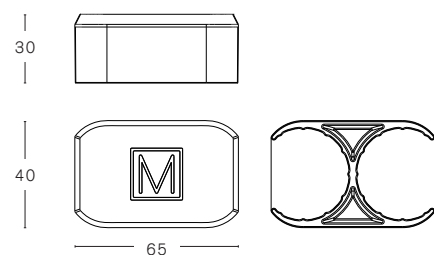

MC 12 TRONCO CHAIR

ASH FRAME
 ASH FRAME WITH
 NON REMOVABLE UPHOLSTERY
 Rohi Topia

STACKABLE

STACKABLE ON DOLLY

MAX. PER BOX	GROSS WEIGHT	VOLUME	BOX SIZE
2 CHAIRS	CA. kg 16,00	0,32 m ³	620 x 560 x 920 mm

MC 12 TRONCO CONNECTOR

PLASTIC CONNECTOR

ROW CONNECTOR

PLASTIC PA6 + 30% GLASS FIBER	GROSS WEIGHT
	CA. g 30

MC 12 TRONCO TABLE

ASH FRAME

MAX. PER BOX	GROSS WEIGHT	VOLUME	BOX SIZE
1 TABLE	CA. kg 19,00	0,18 m ³	1120 x 970 x 170 mm