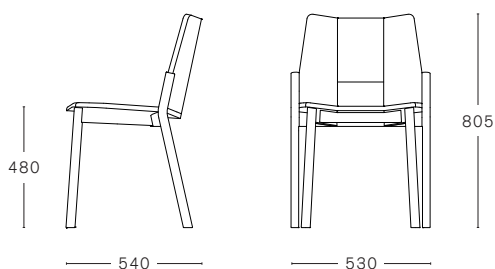

MC 12 TRONCO CHAIR

ASH FRAME
 ASH FRAME WITH
 NON REMOVABLE UPHOLSTERY
 Rohi Topia

STACKABLE

STACKABLE ON DOLLY

MAX. PER BOX	GROSS WEIGHT	VOLUME	BOX SIZE
2 CHAIRS	CA. kg 16,00	0,32 m ³	620 x 560 x 920 mm

MC 12 TRONCO CONNECTOR

PLASTIC CONNECTOR

ROW CONNECTOR

PLASTIC PA6 + 30% GLASS FIBER	GROSS WEIGHT
	CA. g 30

MC 12 TRONCO TABLE

ASH FRAME

MAX. PER BOX	GROSS WEIGHT	VOLUME	BOX SIZE
1 TABLE	CA. kg 19,00	0,18 m ³	1120 x 970 x 170 mm