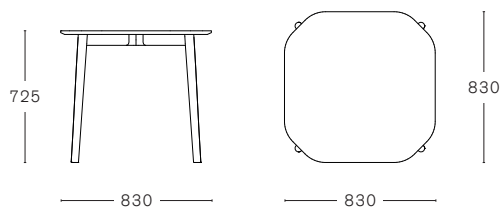

MC 12 TRONCO CHAIR

ASH FRAME
 ASH FRAME WITH
 NON REMOVABLE UPHOLSTERY
 Rohi Topia

STACKABLE

STACKABLE ON DOLLY

MAX. PER BOX	GROSS WEIGHT	VOLUME	BOX SIZE
2 CHAIRS	CA. kg 16,00	0,32 m ³	620 x 560 x 920 mm

MC 12 TRONCO CONNECTOR

PLASTIC CONNECTOR

ROW CONNECTOR

PLASTIC PA6 + 30% GLASS FIBER	GROSS WEIGHT
	CA. g 30

MC 12 TRONCO TABLE

ASH FRAME

MAX. PER BOX	GROSS WEIGHT	VOLUME	BOX SIZE
1 TABLE	CA. kg 19,00	0,18 m ³	1120 x 970 x 170 mm