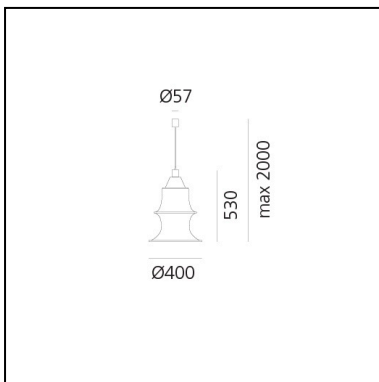

Falkland 53 Suspension - Body Lamp

Bruno Munari

 Dimmerable: 

LUMINAIRE *

– Watt: **8W**

* Photometric data may vary depending on the source installed. Light measurements are provided in relative form and technical lighting calculations may be updated according to the effective source used.

Notes

Code related only to electrical part, to be completed with elastic fabric accessory.

Accessories

NO
IMAGE
AVAILABLE

Fireproof fabric 53 +
metal hoops inox
DS2040DCRCI

DESCRIPTION

Falkland suspension is a lamp with a spontaneous shape that is achieved by the contrasting forces of its components: the tension of a stretched tube of finely woven fabric and the weight of seven different sized metal rings. A single light bulb and aluminium reflector illuminate the curves of the fabric.

FEATURES

- Product Code: **DS2040RIF + DS2040DCRC**
- Colour: **White**
- Installation: **Suspension**
- Material: **Filanca, aluminum**
- Series: **Design Collection, Danese**
- Environment: **Indoor**
- design by: **Bruno Munari**

DIMENSIONS

- Height: **530 mm**
- Diameter: **400 mm**
- Base Diameter: **57 mm**
- Max Height from ceiling: **2000 mm**

SOURCES NOT INCLUDED

- Category: **LED RETROFIT**
- Number: **1**
- Watt: **MAX 8W**
- Socket: **E27**