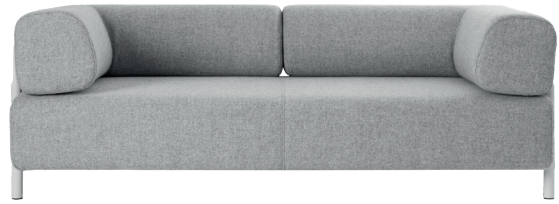

Palo 2-Seater Sofa with Armrests

Design by Hem Design Studio

Palo is whatever you want it to be; a chaise, an ottoman, a sofa. This is furniture that evolves and grows with you. Elegant wood and metal legs are a hallmark of the architectural Palo family; as well as providing detail, they are the secret to a modular system that allows cushions and armrests to be moved and repositioned across the whole series. It doesn't end there... Want a side table for your tea? Or need to replace an individual element? Our approach enables you to update and grow your system, adapting to whatever life brings.