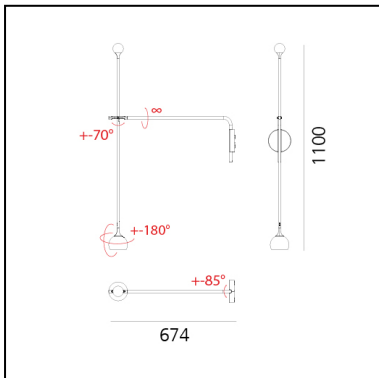

Ixa - Arm Wall - Yellow

Foster + Partners Industrial Design

IP20  Dimmerable: 

LUMINAIRE

- Watt: **9W**
- Delivered lumen output: **465lm**
- CCT: **3000K**
- Efficiency: **56%**
- Efficacy: **51.69lm/W**
- CRI: **90**

FEATURES

- Product Code: **1114040A**
- Colour: **Yellow**
- Installation: **Wall**
- Material: **Aluminum, steel, technopolymer**
- Series: **Design Collection**
- design by: **Foster + Partners Industrial Design**

DIMENSIONS

- Length: **674 mm**
- Height: **1100 mm**