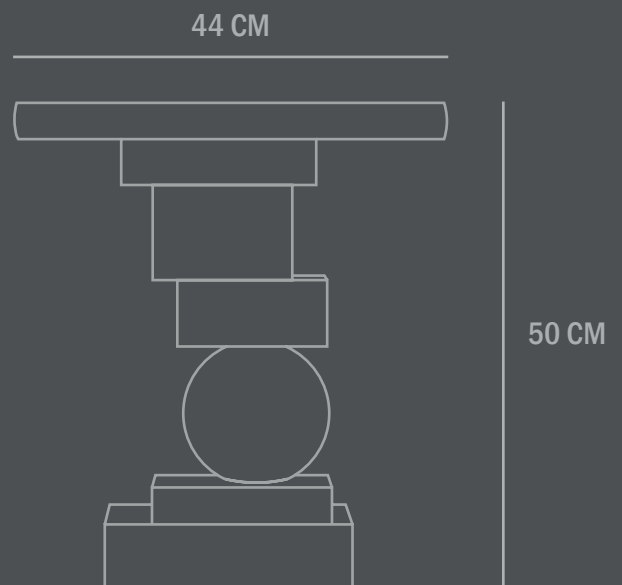

Country of origin: CN

Product weight: 13 Kgs

Weight capacity: 140 Kgs

Packaging:

Dimensions: L54 / W54 / H58 CM

Total weight incl. product: 15,7 Kgs

Number of parcels: 1

Material: Brown cardboard