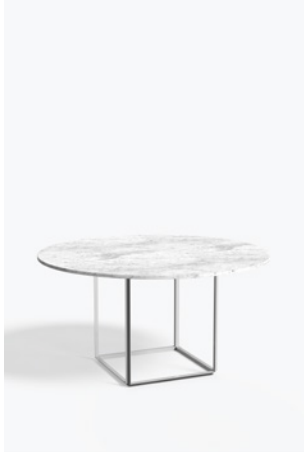

NEW WORKS.

Product Fact Sheet - Furniture - Florence Dining Table Ø145

Variation

White Carrera Marble w. White Frame

Grey Ruivina Marble w. Black Frame

Black Marquina Marble w. Black Frame

Gris du Marais Marble w. Black Frame

Natural Oiled Oak w. Black Frame

Black Stained Ash w. Black Frame

Smoked Oak w. Black Frame

Walnut w. Black Frame