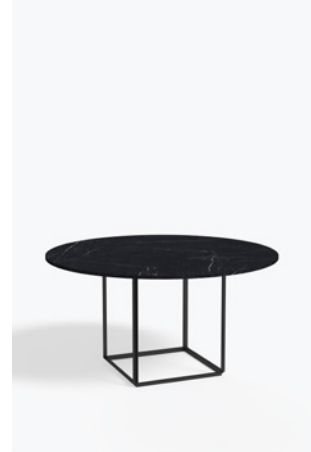

NEW WORKS.

Product Fact Sheet - Furniture - Florence Dining Table Ø145

Variation

White Carrera Marble w. White Frame

Grey Ruivina Marble w. Black Frame

Black Marquina Marble w. Black Frame

Gris du Marais Marble w. Black Frame

Natural Oiled Oak w. Black Frame

Black Stained Ash w. Black Frame

Smoked Oak w. Black Frame

Walnut w. Black Frame