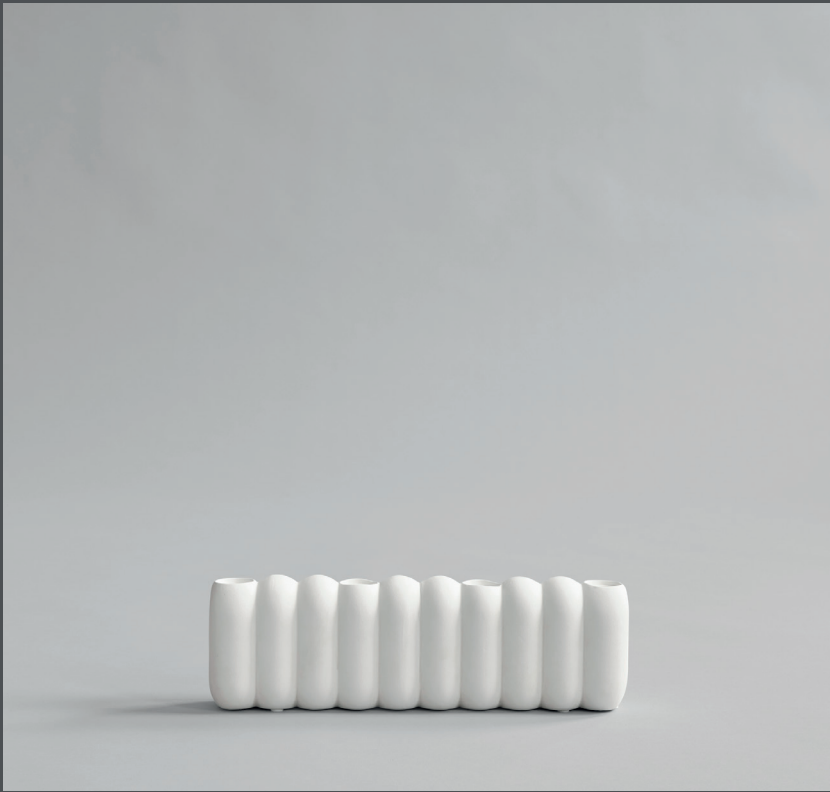

101

C O P E N H A G E N

TUBE CANDLE HOLDER BIG

A series of ceramic lamellas, the Tube Candle Holders is all about repetition as a minimalistic sculptural detail.

Inspired by 70's sculptural artwork and design, tube is based on a single oval shape, repeating itself into a continuous sculptural object. Tube comes in two different sizes, with two candles or four candles.

The candle holders are made of ceramic and as it is a hand glazed natural product, the colours may vary slightly.

Designed by Kristian Sofus Hansen & Tommy Hyldahl

Product no: 223074

Type: Candle Holder - Indoor

Designer / Year of design:

Kristian Sofus Hansen & Tommy Hyldahl, 2022

Colour: Bone White

Material: Ceramic

Care instructions:

Use a soft dry cloth to clean the product.

Do not use household cleaners.

Not waterproof.