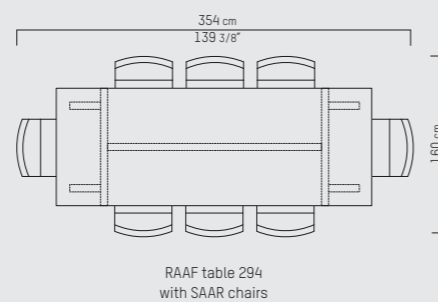

PIETBOON

RAAF  
DINING TABLE

SPECIFICATION

SPECIFICATIE

SPEZIFIKATION

**ENGLISH**

Colors	Black (BL), Dark brown (WE), Taupe (TP), Grey (GR), Grey brown (GB), Natural (BG), Dust grey (DG), Smoke grey (SG), White (WH), Opaque white (OW).	
Material	Varnished oak veneer (1,5 mm) on honeycomb and light weight MDF structure with solid end grain.	
Weight / CBM	224x100 cm	153 kg / 1,12 m <sup>3</sup>
	294x100 cm	187 kg / 1,46 m <sup>3</sup>
	364x100 cm	221 kg / 1,80 m <sup>3</sup>