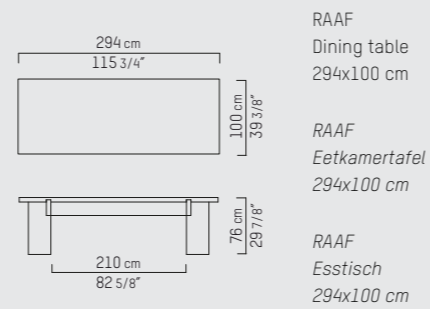

PIETBOON

RAAF DINING TABLE

ENGLISH

As a bold new addition to the current dining series, the timeless wooden RAAF series reflects the Studio Piet Boon carpenters roots and keen eye for proportions. Its robust and elegant appeal showcases a perfect combination of functionality, aesthetics and individuality.