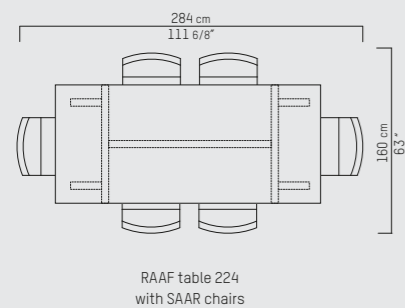

PIETBOON

RAAF  
DINING TABLE

SPECIFICATION

SPECIFICATIE

SPEZIFIKATION

**ENGLISH**

Colors	Black (BL), Dark brown (WE), Taupe (TP), Grey (GR), Grey brown (GB), Natural (BG), Dust grey (DG), Smoke grey (SG), White (WH), Opaque white (OW).	
Material	Varnished oak veneer (1,5 mm) on honeycomb and light weight MDF structure with solid end grain.	
Weight / CBM	224x100 cm	153 kg / 1,12 m <sup>3</sup>
	294x100 cm	187 kg / 1,46 m <sup>3</sup>
	364x100 cm	221 kg / 1,80 m <sup>3</sup>