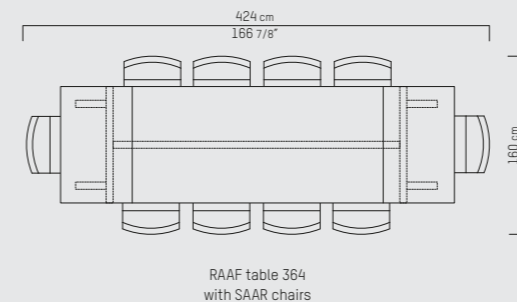

PIETBOON

RAAF  
DINING TABLE

SPECIFICATION

SPECIFICATIE

SPEZIFIKATION

**ENGLISH**

Colors	Black (BL), Dark brown (WE), Taupe (TP), Grey (GR), Grey brown (GB), Natural (BG), Dust grey (DG), Smoke grey (SG), White (WH), Opaque white (OW).	
Material	Varnished oak veneer (1,5 mm) on honeycomb and light weight MDF structure with solid end grain.	
Weight / CBM	224x100 cm	153 kg / 1,12 m <sup>3</sup>
	294x100 cm	187 kg / 1,46 m <sup>3</sup>
	364x100 cm	221 kg / 1,80 m <sup>3</sup>