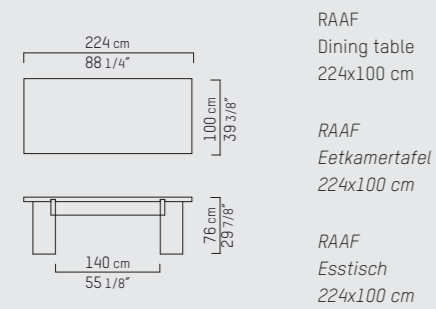

PIETBOON

RAAF DINING TABLE

ENGLISH

As a bold new addition to the current dining series, the timeless wooden RAAF series reflects the Studio Piet Boon carpenters roots and keen eye for proportions. Its robust and elegant appeal showcases a perfect combination of functionality, aesthetics and individuality.