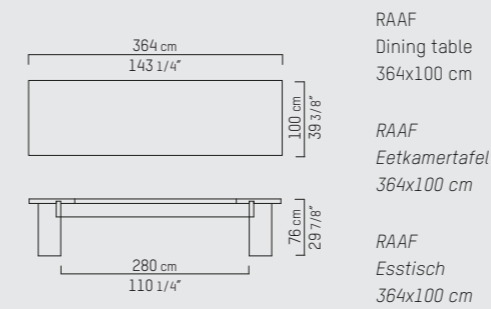

PIETBOON

RAAF  
DINING TABLE

SPECIFICATION

SPECIFICATIE

SPEZIFIKATION

**ENGLISH**

Colors	Black (BL), Dark brown (WE), Taupe (TP), Grey (GR), Grey brown (GB), Natural (BG), Dust grey (DG), Smoke grey (SG), White (WH), Opaque white (OW).	
Material	Varnished oak veneer (1,5 mm) on honeycomb and light weight MDF structure with solid end grain.	
Weight / CBM	224x100 cm	153 kg / 1,12 m <sup>3</sup>
	294x100 cm	187 kg / 1,46 m <sup>3</sup>
	364x100 cm	221 kg / 1,80 m <sup>3</sup>