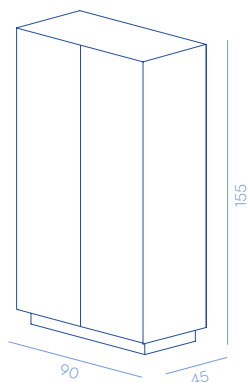

Marea Cabinet

DESIGN BY ZANELLATO/BORTOTTO

2 doors cabinet with push and pull opening, clad in metal on all sides.

Mobile a 2 ante con apertura push and pull, rivestito in metallo su tutti i lati.

Marea Cabinet
DC605
94 kg

Internal measurements / Misure interne

METAL FINISHES

E5

G2

M4

F2

G3

M6

G5

G4

M5

PRODUCT SPECIFICATION

Structure	Titanium oak wood 
Assembly	Shelves shipped disassembled
Usage	Indoor use
Details	<ul style="list-style-type: none"> - Clad in metal on all sides - Push and pull doors opening - Equipped with a fixed central shelf and two adjustable shelves, each adjustable by ± 5 cm from the standard position - Inside door-straightener included