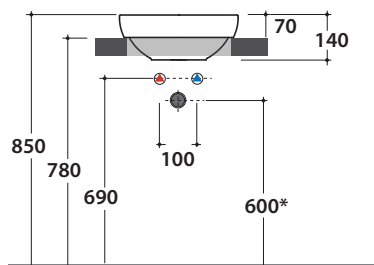

Le Pietre

	Rubinetto a parete Wall mounted taps	Rubinetto su piano Taps mounted on counter top
A :	75	110
B :	260	295
C :	445	480

Cod. **B6T38BI**

Basin Ø 37 h14 cm. Recessed installation.

Weight 6 Kg

* For taps mounted on counter top

Cod. **FI024BI**

Valve drain with ceramic top for basins without overflow. Weight 0,5 Kg

Cod. **FI024CR**

Chromed valve drain for basins without overflow. Weight 0,5 Kg