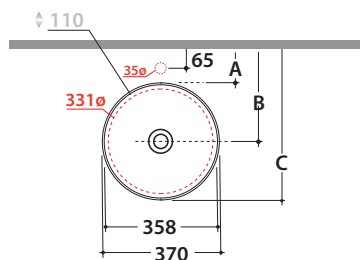

T-EDGE BASIN B6T38BI

CE EN 14688:2015

GLOBO

It can be combined with Arredo Wood furniture

Ceramic antibacterial effect
BATAFORM®

Bagno di Colore

Glazed product with
CERASLIDE®

GLOBOTHIN®

Le Pietre

	Rubinetto a parete Wall mounted taps	Rubinetto su piano Taps mounted on counter top
A :	75	110
B :	260	295
C :	445	480

Cod. **B6T38BI**

Basin Ø 37 h14 cm. Recessed installation.

Weight 6 Kg