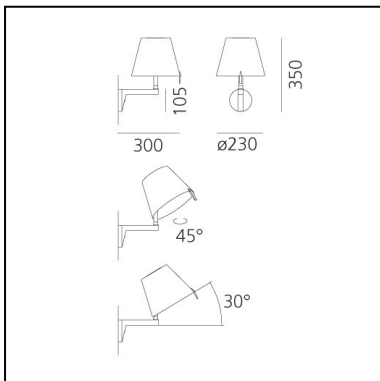

Melampo Wall - Bronze Ecrù with switch

Adrien Gardère

IP20    Dimmerable:  +0-

LUMINAIRE *

- Watt: **5W**
- Voltage: **220V-240V**
- Delivered lumen output: **349lm**
- Efficiency: **74%**
- Efficacy: **69.81lm/W**
- CRI: **80**

Notes

Adjustable diffuser into two different positions. With on-off switch on body Imp.

DESCRIPTION

Simple and elegant with its traditional look, it adds functionality thanks to the movable diffuser that can be tilted and rotated to direct the light and the switch on the arm of the frame.

FEATURES

- Product Code: **0721020A**
- Colour: **Ecrù**
- Installation: **Wall**
- Material: **Aluminum lamp body, silk satin diffuser with technopolymer frame**
- Series: **Design Collection**
- Environment: **Indoor**
- Area contract: **Hospitality, Residential**
- Emission: **Dual Emission**
- design by: **Adrien Gardère**

DIMENSIONS

- Width: **300 mm**
- Height: **350 mm**
- Diameter: **230 mm**
- Base Diameter: **105 mm**
- Inclination: **30**
- Rotation: **45°**
- Glow Wire Test: **650°**

SOURCES NOT INCLUDED

- Category: **LED RETROFIT**
- Number: **1**
- Watt: **MAX 6W**
- Socket: **E14**