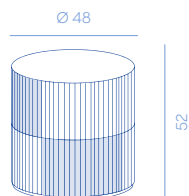

Pandora - Ordita Research

DESIGN BY MARTINELLI VENEZIA

Circular chest of drawers with invisible push and pull opening drawers, clad in metal on all sides.

Cassettiera circolare con cassetti invisibili con apertura push and pull, rivestita in metallo su tutti i lati.

Pandora 52 - Ordita Research
DA154
2 drawers
50 kg

Pandora 152 - Ordita Research
DA155
6 drawers
150 kg

Internal dimensions
Dimensioni interne

The opening of the drawers is misaligned. Please specify at order confirmation an aligned opening, if desired.

L'apertura dei cassetti è disallineata. Specificare al momento dell'ordine se si desidera un'apertura allineata.

METAL FINISHES / MATERIALI E FINITURE

IX-R6

PRODUCT SPECIFICATION

Structure	Natural oak wood 
Assembly	Shipped assembled
Usage	Indoor use
Details	<ul style="list-style-type: none"> - Clad in metal on all sides with hidden drawers as per drawings - Push and pull opening with full-extension Movento slides by Blum - 1 drawer equals 2 metal scales height - The depth of the drawer equals to the entire depth of the chest of drawers