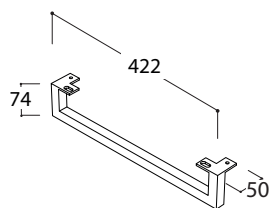

Cod. **IN046BI**

Basin 46.37 h14 cm. Wall-hung or sit-on installation. Fixing kit included. Weight 12,5 Kg

* For taps mounted on counter top

Cod. **PT046CR**

Frontal brass chromium-plated towel rail. Weight 0,4 Kg

Cod. **PT037CR**

Lateral brass chromium-plated towel rail. Weight 0,4 Kg

Cod. **FI012BI**

Push open valve drain with ceramic top for basins with overflow. Weight 0,5 Kg

Cod. **FI012CR**

Push open chromed valve drain for basins with overflow. Weight 0,5 Kg