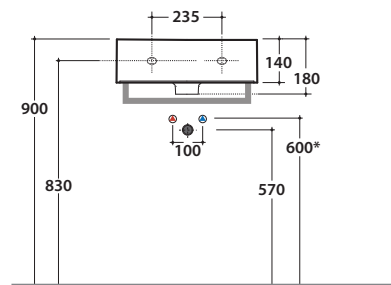

Cod. **IN046BI**

Basin 46.37 h14 cm. Wall-hung or sit-on installation. Fixing kit included. Weight 12,5 Kg

* For taps mounted on counter top

Cod. **PT046CR**

Frontal brass chromium-plated towel rail. Weight 0,4 Kg

Cod. **PT037CR**

Lateral brass chromium-plated towel rail. Weight 0,4 Kg

Cod. **FI012BI**

Push open valve drain with ceramic top for basins with overflow. Weight 0,5 Kg

Cod. **FI012CR**

Push open chromed valve drain for basins with overflow. Weight 0,5 Kg