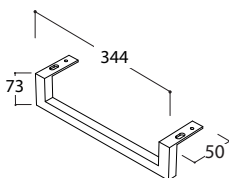

Cod. **IN046BI**

Basin 46.37 h14 cm. Wall-hung or sit-on installation. Fixing kit included. Weight 12,5 Kg

* For taps mounted on counter top

Cod. **PT046CR**

Frontal brass chromium-plated towel rail. Weight 0,4 Kg

Cod. **PT037CR**

Lateral brass chromium-plated towel rail. Weight 0,4 Kg

Cod. **FI012BI**

Push open valve drain with ceramic top for basins with overflow. Weight 0,5 Kg

Cod. **FI012CR**

Push open chromed valve drain for basins with overflow. Weight 0,5 Kg