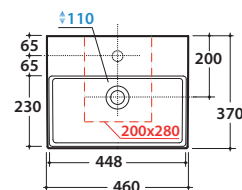

Cod. **IN046BI**

Basin 46.37 h14 cm. Wall-hung or sit-on installation. Fixing kit included. Weight 12,5 Kg

* For taps mounted on counter top

Cod. **PT046CR**

Frontal brass chromium-plated towel rail. Weight 0,4 Kg