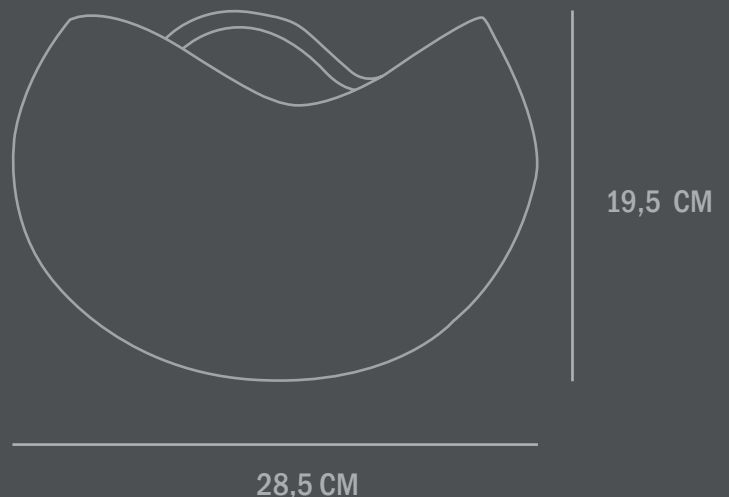

CURVE BOWL BIG

Inspired by the arts and craft of ceramic, Curve Bowl emphasises the natural qualities and materiality of clay.

Characterized by an intentionally uneven shape and surface, Curve is a beautiful organic design with a handmade touch.

The voluminous shape and depth of the bowl, makes Curve ideal for many different storage purposes, and can also stand on it's own as a decorative vase or with dry flowers.

Curve Bowl comes in two sizes and is made from ceramic. The surface is hand glazed in order to achieve a unique surface texture. The colours may vary slightly, due to that it is a handmade product. The bowl is not 100% waterproof.

Designed by Kristian Sofus Hansen & Tommy Hyldahl.

Product no: 233033

Type: Bowl - Indoor

Designer / Year of design:

Kristian Sofus Hansen & Tommy Hyldahl, 2022

Colour: Bone White

Material: Fiber Concrete

Care instructions:

Use a soft dry cloth to clean the product.

Do not use household cleaners.

Not waterproof.

Dimensions: L28,5 / W28,5 / H19,5 CM

Country of origin: CN

Product weight: 2 Kgs

Packaging:

Dimensions: L36 / W35,5 / H27 CM

Total weight incl. product: 3 Kgs

Number of parcels: 1

Material: Brown cardboard