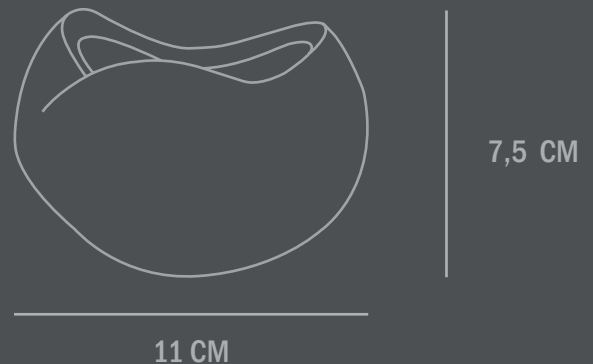

Use a soft dry cloth to clean the product.

Do not use household cleaners.

Not waterproof.

Dimensions: L28,5 / W28,5 / H19,5 CM

Country of origin: CN

Product weight: 2 Kgs

Packaging:

Dimensions: L36 / W35,5 / H27 CM

Total weight incl. product: 3 Kgs

Number of parcels: 1

Material: Brown cardboard

19,5 CM

28,5 CM

CURVE BOWL MINI

Inspired by the arts and craft of ceramic, Curve Bowl emphasises the natural qualities and materiality of clay.

Use a soft dry cloth to clean the product.

Do not use household cleaners.

Not waterproof.

Dimensions: L11 / W10,5 / H7,5 CM

Country of origin: CN

Product weight: 0,2 Kgs

Packaging:

Dimensions: L15 / W13 / H17 CM

Total weight incl. product: 0,3 Kgs

Number of parcels: 1

Material: Brown cardboard

101

C O P E N H A G E N

CURVE BOWL MINI

Inspired by the arts and craft of ceramic, Curve Bowl emphasises the natural qualities and materiality of clay.