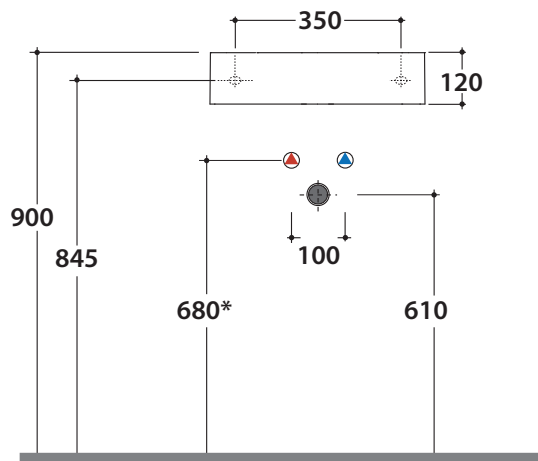

# T-EDGE BASIN B6R52BI

CE EN 14688:2015

# GLOBO

Ceramic antibacterial effect  
BATAFORM®

Bagno di Colore

Glazed product with  
CERASLIDE®

GLOBOTHIN®

Cod. **B6R52BI**

Basin 50.25 12 cm. Wall-hung or sit-on installation.  
Fixing kit included. Weight 10 Kg

\* For taps mounted on counter top

Cod. **FI024BI**

Valve drain with ceramic top for basins without overflow. Weight 0,5 Kg

Cod. **FI024CR**

Chromed valve drain for basins without overflow. Weight 0,5 Kg