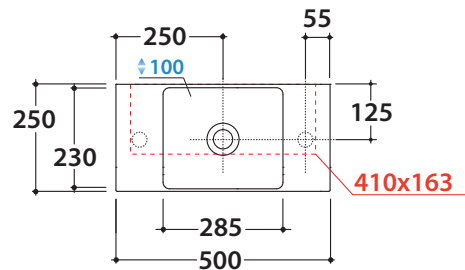

# T-EDGE BASIN B6R52BI

CE EN 14688:2015

# GLOBO

Ceramic antibacterial effect  
BATAFORM®

Bagno di Colore

Glazed product with  
CERASLIDE®

GLOBOTHIN®

Cod. **B6R52BI**

Basin 50.25 12 cm. Wall-hung or sit-on installation.  
Fixing kit included. Weight 10 Kg

\* For taps mounted on counter top

Cod. **FI024BI**

Valve drain with ceramic top for basins without overflow. Weight 0,5 Kg

Cod. **FI024CR**

Chromed valve drain for basins without overflow. Weight 0,5 Kg