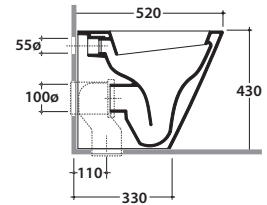

Seat-cover with hinge system
to quick release

Cod. **FOR20BI**

Removable duroplast seat-cover with soft-closing system. Weight 3,5 Kg