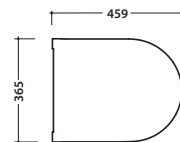

Cod. **VA079**

Elbow pipe for floor drain. Weight 0,3 Kg