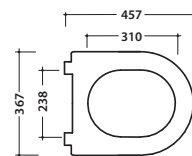

Cod. **VA079**

Elbow pipe for floor drain. Weight 0,3 Kg