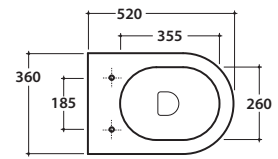

Seat-cover with hinge system
to quick release

Cod. **FOR20BI**

Removable duroplast seat-cover with soft-closing system. Weight 3,5 Kg