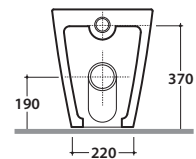

Seat-cover with hinge system
to quick release

Cod. **FOR20BI**

Removable duroplast seat-cover with soft-closing system. Weight 3,5 Kg