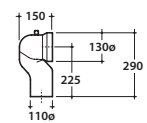

Cod. **VA076**

Pipe for wall drain 35cm.