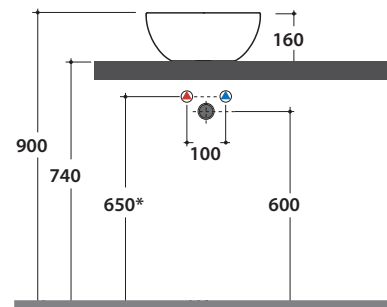

T-EDGE BASIN B6Q38BI

CE EN 14688:2015

It can be combined with Arredo Wood furniture

GLOBO

	Rubinetto a parete Wall mounted taps	Rubinetto su piano Taps mounted on counter top
A:	70	105
B:	260	295
C:	450	485
D:	370	405

* For taps mounted on counter top

Ceramic antibacterial effect
BATAFORM®

Bagno di Colore

Glazed product with
CERASLIDE®

GLOBOTHIN®

Le Pietre

Cod. **B6Q38BI**

Basin 38.38 h16 cm. Sit-on installation. Weight 7 Kg

Cod. **F1024BI**

Valve drain with ceramic top for basins without overflow. Weight 0,5 Kg

Cod. **F1024CR**

Chromed valve drain for basins without overflow. Weight 0,5 Kg