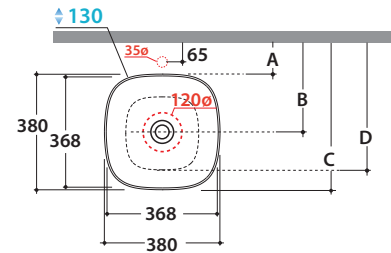

T-EDGE BASIN B6Q38BI

CE EN 14688:2015

It can be combined with Arredo Wood furniture

GLOBO

	Rubinetto a parete Wall mounted taps	Rubinetto su piano Taps mounted on counter top
A:	70	105
B:	260	295
C:	450	485
D:	370	405

* For taps mounted on counter top

Ceramic antibacterial effect
BATAFORM®

Bagno di Colore

Glazed product with
CERASLIDE®

GLOBOTHIN®

Le Pietre

Cod. **B6Q38BI**

Basin 38.38 h16 cm. Sit-on installation. Weight 7 Kg

Cod. **F1024BI**

Valve drain with ceramic top for basins without overflow. Weight 0,5 Kg

Cod. **F1024CR**

Chromed valve drain for basins without overflow. Weight 0,5 Kg