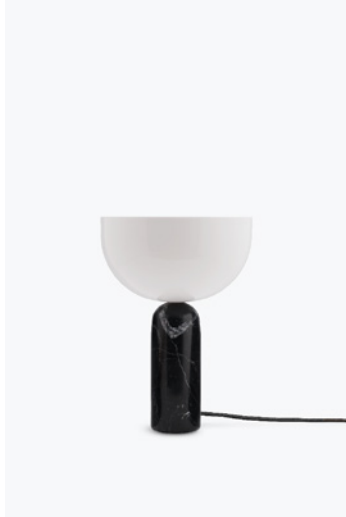

NEW WORKS.

Product Fact Sheet - Lighting - Kizu Table Lamp, Small

Variation

White Marble w. White Acrylic

Black Marble w. White Acrylic

Gris du Marais Marble w. White Acrylic

NEW WORKS.

Product Fact Sheet - Lighting - Kizu Table Lamp, Large

Variation

White Marble w. White Acrylic

Black Marble w. White Acrylic

Gris du Marais Marble w. White Acrylic