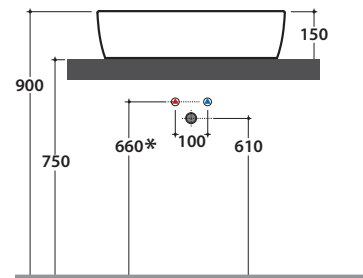

Le Pietre

Cod. **GE044BI**

Basin 55.37 h15 cm. Sit-on installation. Weight 14 Kg

\* For taps mounted on counter top

Cod. **FI024BI**

Valve drain with ceramic top for basins without overflow. Weight 0,5 Kg

Cod. **FI024CR**

# GENESIS BASIN GE045BI

CE EN 14688:2015

It can be combined with Arredo Wood furniture

Ceramic antibacterial effect  
BATAFORM®

Glazed product with  
CERASLIDE®

Le Pietre

Cod. **GE045BI**

Basin 60.40 h15 cm. Sit-on installation. Weight 13 Kg

# GLOBO

	Rubinetto a parete Wall mounted taps	Rubinetto su piano Taps mounted on counter top
A:	60	110
B:	260	310
C:	420	510
D:	440	490

\* For taps mounted on counter top

Cod. **FI024BI**

Valve drain with ceramic top for basins without overflow. Weight 0,5 Kg