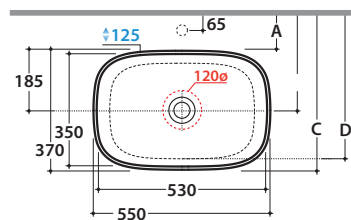

# GLOBO

	Rubinetto a parete Wall mounted taps	Rubinetto su piano Taps mounted on counter top
A :	75	110
B :	260	295
C :	445	480
D :	425	460

Ceramic antibacterial effect  
BATAFORM®

Glazed product with  
CERASLIDE®

Le Pietre

Cod. **GE044BI**

Basin 55.37 h15 cm. Sit-on installation. Weight 14 Kg

\* For taps mounted on counter top

Cod. **FI024BI**

Valve drain with ceramic top for basins without overflow. Weight 0,5 Kg

Cod. **FI024CR**

Chromed valve drain for basins without overflow. Weight 0,5 Kg