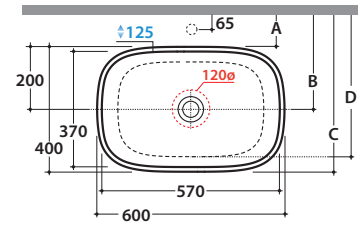

Le Pietre

Cod. **GE044BI**

Basin 55.37 h15 cm. Sit-on installation. Weight 14 Kg

\* For taps mounted on counter top

Cod. **FI024BI**

Valve drain with ceramic top for basins without overflow. Weight 0,5 Kg

Cod. **FI024CR**

# GENESIS BASIN GE045BI

CE EN 14688:2015

It can be combined with Arredo Wood furniture

Ceramic antibacterial effect  
BATAFORM®

Glazed product with  
CERASLIDE®

Le Pietre

Cod. **GE045BI**

Basin 60.40 h15 cm. Sit-on installation. Weight 13 Kg

# GLOBO

	Rubinetto a parete Wall mounted taps	Rubinetto su piano Taps mounted on counter top
A:	60	110
B:	260	310
C:	420	510
D:	440	490

\* For taps mounted on counter top

Cod. **FI024BI**

Valve drain with ceramic top for basins without overflow. Weight 0,5 Kg