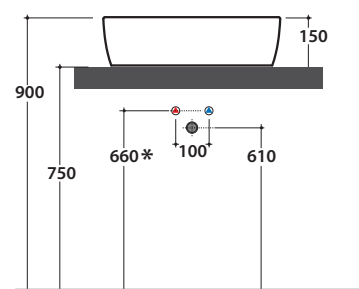

# GLOBO

	Rubinetto a parete Wall mounted taps	Rubinetto su piano Taps mounted on counter top
A :	75	110
B :	260	295
C :	445	480
D :	425	460

Ceramic antibacterial effect  
BATAFORM®

Glazed product with  
CERASLIDE®

Le Pietre

Cod. **GE044BI**

Basin 55.37 h15 cm. Sit-on installation. Weight 14 Kg

\* For taps mounted on counter top

Cod. **FI024BI**

Valve drain with ceramic top for basins without overflow. Weight 0,5 Kg

Cod. **FI024CR**

Chromed valve drain for basins without overflow. Weight 0,5 Kg