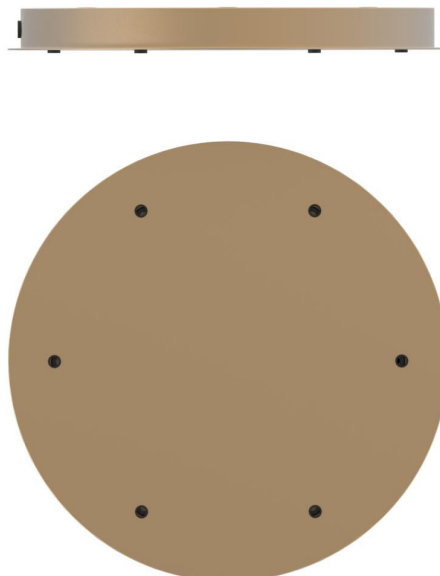

TECHNICAL INFO

Product no.: 01060122

Type: Suspension - Indoor

Colour:

Glass: Gold
Metal: Nordic Gold
Cable: Black

Materials:

Powder coated metal
Mouth-blown glass
Fabric covered cable

Dimensions:

∅465mm x max. 2500mm
Ceiling plate: ∅350mm x 41mm
Fabric cable - Length: 2500mm

Product weight:

Product incl. ceiling plate: 8390 g
Ceiling plate: 2450 g

Packaging:

Pendant: L: 254mm x W: 254mm x H: 481mm
Ceiling plate: L: 440mm x W: 440mm x H: 120mm
Weight: 5922 g
Total weight incl. product: 14312 g
Number of parcels: 7
Material: Brown cardboard.

Packaging - weight - material:

Cardboard outside: 4038 g
Cardboard inside: 1734 g
Bubble wrap: 150 g
Plastic bag: 0 g

Cleaning:

Use a soft dry cloth to clean the product.
Do not use household cleaners.

Certifications and labels:

CE - CE-certified
IP20 - IP20
□ - Class II

Light source:

Socket: E14
Max wattage: 6 x 25W (Bulb not included)
Voltage (V): 220-240V

Recommended light source:

Tube light T25, 3.5W LED, 2700 Kelvin, 210lm

Energy efficiency class:

A+ (with recommended bulb)

Dimmability:

Can be fitted with an aligned dimmer.

DALI compatible

Included ceiling plate: