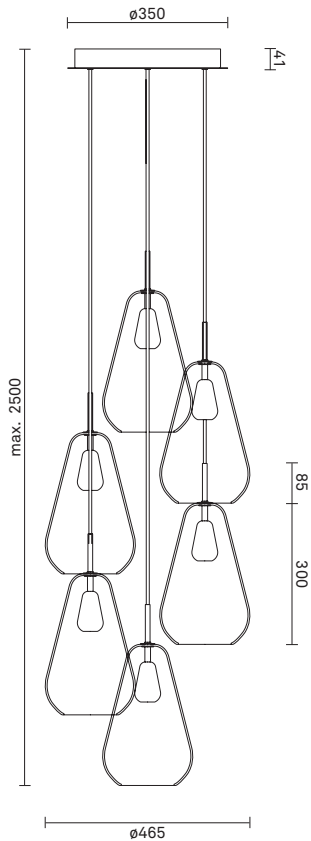

NUURA

ANOLI 6

Design: Sofie Refer, 2018. EU-model.

Anoli 6 Medium in mouth blown Gold glass and Nordic Gold finish Incl. Ceiling plate.

Anoli Collection captures the tranquility of falling water droplets. The elegant droplets and golden warmth are the essence of the sophisticated pendant collection Anoli.

TECHNICAL INFO

Product no.: 01060122

Type: Suspension - Indoor

Colour:

Glass: Gold
Metal: Nordic Gold
Cable: Black

Materials:

Powder coated metal
Mouth-blown glass
Fabric covered cable

Dimensions:

∅465mm x max. 2500mm
Ceiling plate: ∅350mm x 41mm
Fabric cable - Length: 2500mm

Product weight:

Product incl. ceiling plate: 8390 g
Ceiling plate: 2450 g

Packaging:

Pendant: L: 254mm x W: 254mm x H: 481mm
Ceiling plate: L: 440mm x W: 440mm x H: 120mm
Weight: 5922 g
Total weight incl. product: 14312 g
Number of parcels: 7
Material: Brown cardboard.