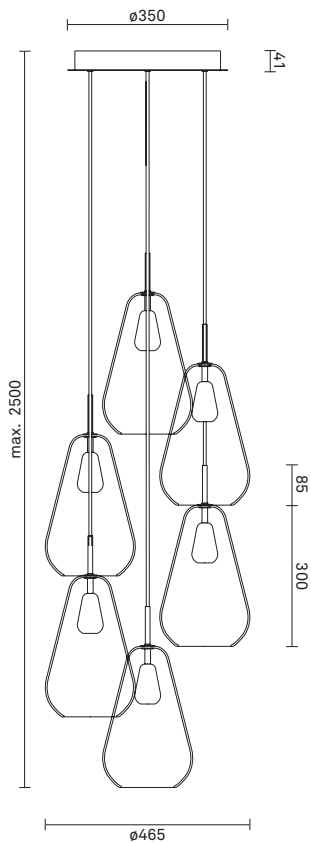

NUURA

ANOLI 6 Opal

Design: Sofie Refer, 2018. EU-model.

Anoli 6 Medium in mouth blown Opal glass and Nordic Gold finish Incl. Ceiling plate.

Anoli Collection captures the tranquility of falling water droplets. The elegant droplets and golden warmth are the essence of the sophisticated pendant collection Anoli.

The elegant yet simple drop shape is emphasized by the finest mouth blown glass and light gold metal.

The collection ranges from sleek pendants to elegant chandeliers and can be customised for larger projects and private homes.

Anoli 6 is suitable for halls and stairs or corner spaces.

Anoli collection:

The Anoli collection include the following products:

- **Anoli 1 Small:** Nordic Gold, Opal White/Gold Glass
- **Anoli 1 Medium:** Nordic Gold, Opal White/Gold Glass
- **Anoli 3:** Nordic Gold, Opal White/Gold Glass
- **Anoli 6:** Nordic Gold, Opal White/Gold Glass
- **Anoli 13:** Nordic Gold, Opal White/Gold Glass