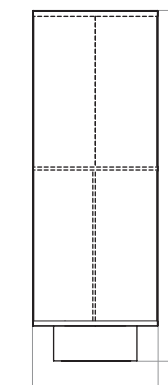

Raw
1500699

Hashira Table Lamp

BY NORM ARCHITECTS

TECHNICAL SPECIFICATIONS

PRODUCT TYPE
Table lamp

COLLI
2

ENVIRONMENT
Indoor

DIMENSIONS
H: 49,5 cm / 19,5"
Ø: 18 cm / 7,1"

CORD MATERIAL AND COLOUR
Textile, black, plug, black.

CORD LENGTH
200 cm / 78,7"

CLASSIFICATION
IP20, Class II

CERTIFICATIONS
CE and ETL certified, tests can be obtained upon request.

PACKAGING TYPE
Gift box

PACKAGING MEASUREMENTS (H x W x D)
53,5 cm x 24 cm x 24 cm / 21,1" x 9,4" x 9,4"

MATERIALS & MAINTENANCE
Please visit menuspace.com for materials and care and maintenance instructions.

H: 49,5 cm / 19,5"

Ø: 18 cm / 7,1"