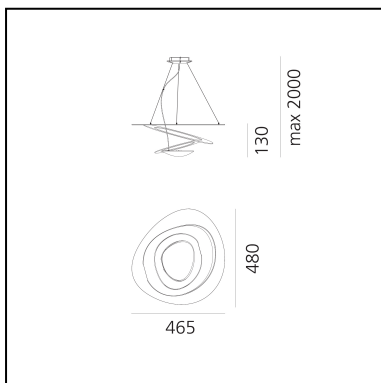

Pirce Micro Suspension LED - 3000K - Gold

Giuseppe Maurizio Scutellà

IP 20     Dimmerable: 

LUMINAIRE

- Watt: **27W**
- Voltage: **220V-240V**
- Delivered lumen output: **2753lm**
- CCT: **3000K**
- Efficiency: **96%**
- Efficacy: **101.96lm/W**
- CRI: **90**
- Dimmable Typology: **Push**

DIMENSIONS

- Length: **465 mm**
- Width: **480 mm**
- Height: **130 mm**
- Max Height from ceiling: **2000 mm**
- Glow Wire Test: **650°**

SOURCES INCLUDED

- Category: **Led**
- Number: **1**
- Watt: **27W**
- Delivered lumen output: **3200lm**
- Color temperature (K): **3000K**
- CRI: **90**
- Color Tolerance: **MacAdam 2SDCM**