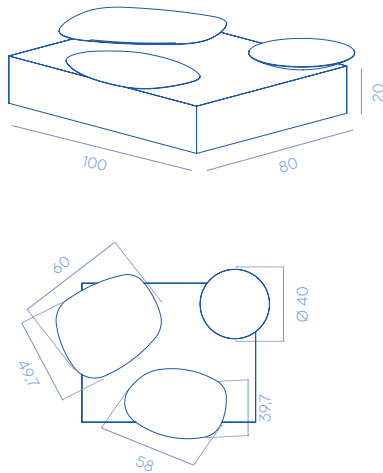

Between Nature

DESIGN BY STORMO STUDIO

Collection of coffee tables with a monolithic base in marble from the Ipogeo collection by Margraf Innovation Lab. The tables accommodate metal trays of various shapes.

Collezione di tavolini caratterizzati da una base monolitica in marmo della collezione Ipogeo by Margraf Innovation Lab. I tavolini accolgono vassoi in metallo di varie forme.

Between Nature 20
DC682
120 kg