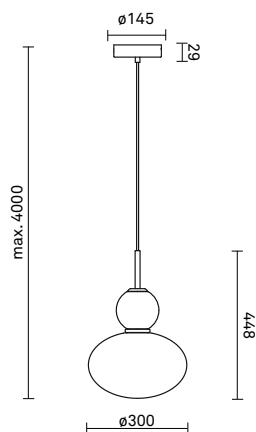

NUURA

RIZZATTO 32

Design: Paolo Rizzato, 2021. EU-model.

The Rizzato collection comprises two pendants and a ceiling light. The organic shapes created by mouth-blown glass are one feature all three have in common.

The pendants comprise brass-coloured anodised aluminium and mouth-blown glass. The light unfolds from its source, and diffuses wonderfully through the opal-white glass, creating soft, comfortable quality lighting. Two of the pendants are height-adjustable, making them versatile for use in private homes or public places. The ceiling light is mounted directly on the ceiling, making it possible to create unique, decorative ceiling lighting.

Rizzato 32, gives a soft and even light, making it ideal to place above a dining table or sofa. It is also great for either the bedroom or the hallway.

Rizzato collection

The Rizzato collection include the following products:

- **Rizzato 32:** Satin Brass - Opal White
- **Rizzato 42:** Satin Brass - Opal White
- **Rizzato 43:** Satin Brass - Opal White