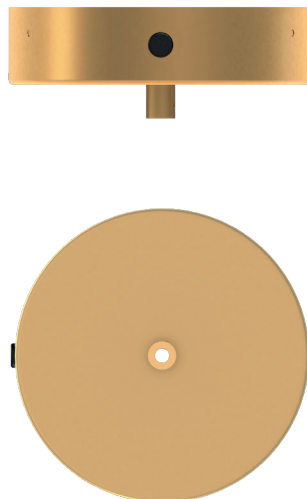

TECHNICAL INFO

Product no.: 07690424

Type: Suspension - Indoor

Colour:

Glass: Opal White
Metal: Satin Brass
Cable: Gold

Materials:

Coated metal
Mouth-blown glass
Fabric covered cable

Dimensions:

ø300mm x 448mm
Ceiling plate: ø145mm x 29mm
Fabric cable - Length: 4000mm
Weight: 3010 g

Packaging:

Dimensions: L: 400mm x W: 280mm x H: 525mm
Weight: 980 g
Total weight incl. product: 3990 g
Number of parcels: 1
Material: Brown cardboard.

Packaging - weight - material:

Cardboard outside: - g
Cardboard inside: - g
Bubble wrap: - g
Plastic bag: - g
Styrofoam: - g

Cleaning:

Use a soft dry cloth to clean the product.
Do not use household cleaners.

Certifications and labels:

CE - CE-certified
IP Rating - IP20
⊕ - Class I

Light source:

Socket: E14
Max wattage: 20W LED
Voltage (V): 220-240V

Recommended light source:

E14 Philips LED, Dimmable, 4,5W / 470 lumen

Bulb not included

Dimmable if installed with appropriate dimmable LED light source suitable for your dimmer circuit.

Light source can be added to delivery on request or via our webshop, nuura.com.

For DALI compatibility, we recommend to use the Hytronik Trailing Edge Dimmer (HDD2200 DALI Dimmer) and our recommended light sources.

HDD2200 DALI Dimmer can be added to delivery on request.

Included ceiling plate: