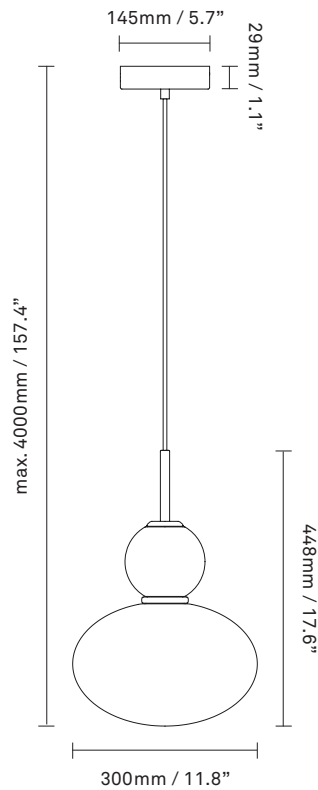

Rizzato 32 gives a soft and even light, making it ideal above a dining table or sofa. It is also suitable for the bedroom or the hallway. The pendant is height-adjustable. The playful forms of the pendant and the diffused light through the opal white glass add a decorative element to the home.

Explore the rest of the Rizzato collection on our website, [here](#)

Product no.: EU - 2073003 / US - 3073003

Certifications: CE, ETL, IP20, Class I

Type: Pendant - indoor

For information about IP ratings, click [here](#)

Colour: Glass: opal white / Metal: satin silver
Cable: silver

Cleaning: Use a soft dry cloth to clean the product.
Do not use household cleaners.

Materials: Anodized metal, mouth-blown glass,
fabric covered cable

Light source: Socket: E14 / E26 (T38)
Max wattage: 40W LED
Voltage (V): 220-240V / 120V

Dimensions: $\varnothing$ 300mm / 11.8in x 448mm / 17.6in
Ceiling plate: $\varnothing$ 145mm / 5.7in
x 29mm / 1in
Cable length: 4000mm / 157.4in

See recommended light source [here](#)

Weight: 3010g

Light sources not included

Packaging: Dimensions: L: 400mm / 15.7 x
W: 280mm / 11in x H: 525mm / 20.6in
Weight: 980 g
Total weight incl. product: 3990 g
Number of parcels: 1
Material: Brown cardboard.

Dimmable if installed with appropriate dimmable LED light source(s) suitable for your dimmer circuit.

Light source can be added to delivery on request or via our webshop at [nuura.com](#).

Works with appropriate lighting control module. Module can be added to delivery on request.

Find our recommendations [here](#)