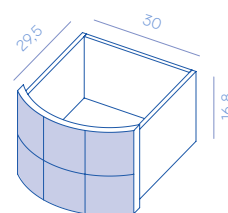

Pandora - Iridium Edition

DESIGN BY MARTINELLI VENEZIA

Circular chest of drawers with invisible push and pull opening drawers, clad in metal on all sides.

Cassettiera circolare con cassetti invisibili con apertura push and pull, rivestita in metallo su tutti i lati.

Pandora 52
DC634-2M-5002-E10
2 drawers

Pandora 152
DC634-6M-5002-E10
6 drawers

Internal measurements / Misure interne

The opening of the drawers is misaligned. Please specify at order confirmation an aligned opening, if desired.

L'apertura dei cassetti è disallineata. Specificare al momento dell'ordine se si desidera un'apertura allineata.

METAL FINISHES / MATERIALI E FINITURE

E10

PRODUCT SPECIFICATION

| | |
|-----------|---|
| Structure | Lacquered RAL 5002 wood  |
| Assembly | Shipped assembled |
| Packaging | Wooden crate included TYPE A |
| Details | <ul style="list-style-type: none"> - Clad in metal on all sides - Hidden drawers as per drawings - Push and pull opening with full-extension Movento slides by Blum - 1 drawer equals 2 metal scales height - The depth of the drawer equals to the entire depth of the chest of drawers |