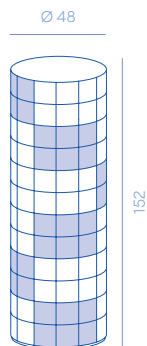

Pandora - Iridium Edition

DESIGN BY MARTINELLI VENEZIA

Circular chest of drawers with invisible push and pull opening drawers, clad in metal on all sides.

Cassettiera circolare con cassetti invisibili con apertura push and pull, rivestita in metallo su tutti i lati.

Pandora 52
DC634-2M-5002-E10
2 drawers

Pandora 152
DC634-6M-5002-E10
6 drawers

Internal measurements / Misure interne

The opening of the drawers is misaligned. Please specify at order confirmation an aligned opening, if desired.

L'apertura dei cassetti è disallineata. Specificare al momento dell'ordine se si desidera un'apertura allineata.

METAL FINISHES / MATERIALI E FINITURE

E10

PRODUCT SPECIFICATION

| | |
|-----------|---|
| Structure | Lacquered RAL 5002 wood  |
| Assembly | Shipped assembled |
| Packaging | Wooden crate included TYPE A |
| Details | <ul style="list-style-type: none"> - Clad in metal on all sides - Hidden drawers as per drawings - Push and pull opening with full-extension Movento slides by Blum - 1 drawer equals 2 metal scales height - The depth of the drawer equals to the entire depth of the chest of drawers |