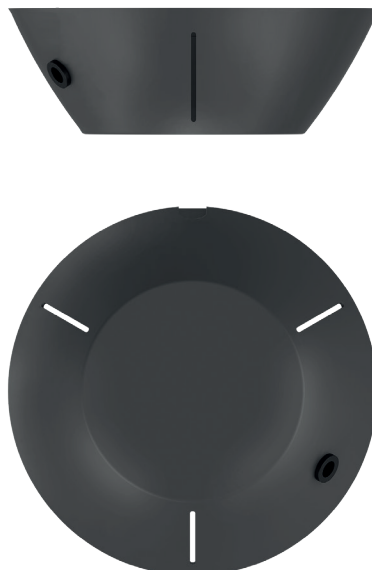

TECHNICAL INFO

Product no.: 2032010

Type: Suspension - Indoor

Colour:

Glass: Opal White

Metal: Rock Grey

Cable: Clear

Materials:

Powder coated metal

Mouth-blown glass

Plastic cable

Dimensions:

ø1000mm x 200mm

Ceiling plate: ø148mm x 50mm

Plastic cable - Length: 2500mm

Weight (armature + glass): 9100g

Packaging:

Dimensions- armature: L:860mm x W: 860mm x H: 520mm

Dimensions - glass: 8 x L: 235mm x W: 220mm x H: 225mm

Weight: 4900g

Total weight incl. product: 14000g

Number of parcels: 9

Material: Brown cardboard.

Cleaning:

Use a soft dry cloth to clean the product.

Do not use household cleaners.

Certifications and labels:

CE - CE-certified

IP Rating - IP20

- Class II

Light source:

Socket: G9

Max wattage: 7W LED

Voltage (V): 220-240V

Recommended light source:

G9 LED 4W / 480 lumen- dimmable (Philips)

Bulbs not included

Dimmable if installed with appropriate dimmable LED light source(s) suitable for your dimmer circuit.

Light source can be added to delivery on request or via our webshop nuura.com.

For DALI compatibility, we recommend to use the Hytronik Trailing Edge Dimmer (HDD2200 DALI Dimmer) and our recommended light sources.

HDD2200 DALI Dimmer can be added to delivery on request.

Included ceiling plate: