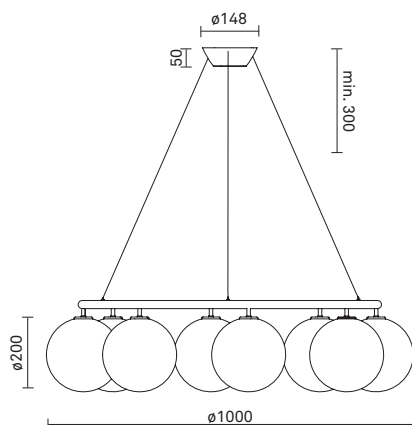

NUURA

MIIRA 8 CIRCULAR Rock Grey/Optic Clear

Design: Sofie Refer, 2020. EU-model.

Miira 8 Circular in mouth-blown Optic Clear glass and Rock Grey finish. Incl. Ceiling plate.

The significant details of Miira are the fine curves and thin neck that gives a graceful appearance. The Miira Collection features mouth-blown glass globes in both Opal White and Optic Clear. The Optic glass has slight variances due to the handmade process, which makes each piece unique.

Miira collection is designed with the chandelier as a centre and expands into a complete series of lights, manufactured in the highest quality.

Miira 8 Circular, comprising eight mouth-blown glass domes, has a diameter of 100 cm, making it ideal to place above a dining table or sofa.

Miira collection

The Miira collection include the following products:

- **Miira 1:** Rock Grey/Brass - Opal White/Optic clear
- **Miira 3:** Rock Grey/Brass - Opal White/Optic clear
- **Miira 1 Large:** Rock Grey/Brass - Opal White/Optic Clear
- **Miira 3 Large:** Rock Grey/Brass - Opal White/Optic Clear
- **Miira 4:** Rock Grey/Brass - Opal White/Optic Clear
- **Miira 6:** Rock Grey/Brass - Opal White/Optic Clear
- **Miira 6 Large:** Rock Grey/Brass, Opal White/Optic Clear
- **Miira 6 Circular:** Dark Bronze/Brass/Rock Grey, Opal White/Optic Clear
- **Miira 8 Circular:** Dark Bronze/Brass/Rock Grey, Opal White/Optic Clear
- **Miira 13:** Rock Grey/Brass - Opal White/Optic Clear
- **Miira 13 Large:** Rock Grey/Brass, Opal White/Optic Clear
- **Miira Wall:** Rock Grey/Brass - Opal White/Optic Clear
- **Miira Table:** Rock Grey/Brass - Opal White/Optic Clear