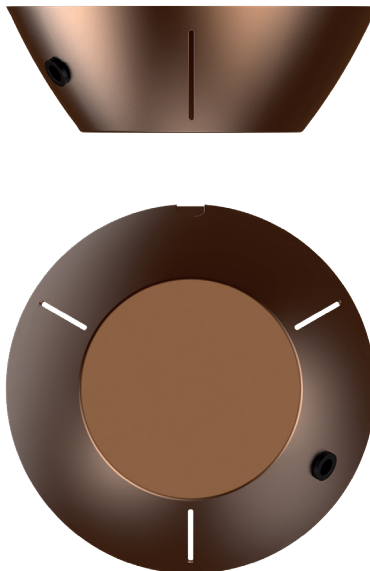

TECHNICAL INFO

Product no.: 2032011

Type: Suspension - Indoor

Colour:

Glass: Optic Clear
Metal: Dark Bronze
Cable: Clear

Materials:

Powder coated metal
Mouth-blown glass
Plastic cable

Dimensions:

ø1000mm x 200mm
Ceiling plate: ø148mm x 50mm
Plastic cable - Length: 2500mm
Weight (armature + glass): 9100g

Packaging:

Dimensions- armature: L:860mm x W: 860mm x H: 520mm
Dimensions - glass: 8 x L: 235mm x W: 220mm x H: 225mm
Weight: 4900g
Total weight incl. product: 14000g
Number of parcels: 9
Material: Brown cardboard.

Cleaning:

Use a soft dry cloth to clean the product.
Do not use household cleaners.

Certifications and labels:

CE - CE-certified
IP Rating - IP20
 - Class II

Light source:

Socket: G9
Max wattage: 7W LED
Voltage (V): 220-240V

Recommended light source:

G9 LED 2,6W / 300 lumen- dimmable (Philips)

Bulbs not included

Dimmable if installed with appropriate dimmable LED light source(s) suitable for your dimmer circuit.

Light source can be added to delivery on request or via our webshop nuura.com.

For DALI compatibility, we recommend to use the Hytronik Trailing Edge Dimmer (HDD2200 DALI Dimmer) and our recommended light sources.

HDD2200 DALI Dimmer can be added to delivery on request.

Included ceiling plate: