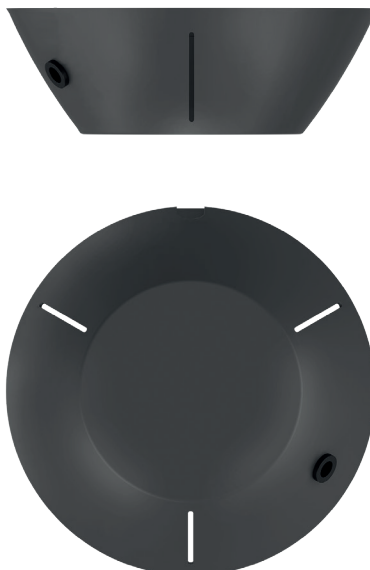

TECHNICAL INFO

Product no.: 2032009

Type: Suspension - Indoor

Colour:

Glass: Optic Clear

Metal: Rock Grey

Cable: Clear

Materials:

Powder coated metal

Mouth-blown glass

Plastic cable

Dimensions:

ø1000mm x 200mm

Ceiling plate: ø148mm x 50mm

Plastic cable - Length: 2500mm

Weight (armature + glass): 9100g

Packaging:

Dimensions- armature: L:860mm x W: 860mm x H: 520mm

Dimensions - glass: 8 x L: 235mm x W: 220mm x H: 225mm

Weight: 4900g

Total weight incl. product: 14000g

Number of parcels: 9

Material: Brown cardboard.

Cleaning:

Use a soft dry cloth to clean the product.

Do not use household cleaners.

Certifications and labels:

CE - CE-certified

IP Rating - IP20

- Class II

Light source:

Socket: G9

Max wattage: 7W LED

Voltage (V): 220-240V

Recommended light source:

G9 LED 2,6W / 300 lumen- dimmable (Philips)

Bulbs not included

Dimmable if installed with appropriate dimmable LED light source(s) suitable for your dimmer circuit.

Light source can be added to delivery on request or via our webshop nuura.com.

For DALI compatibility, we recommend to use the Hytronik Trailing Edge Dimmer (HDD2200 DALI Dimmer) and our recommended light sources.

HDD2200 DALI Dimmer can be added to delivery on request.

Included ceiling plate: