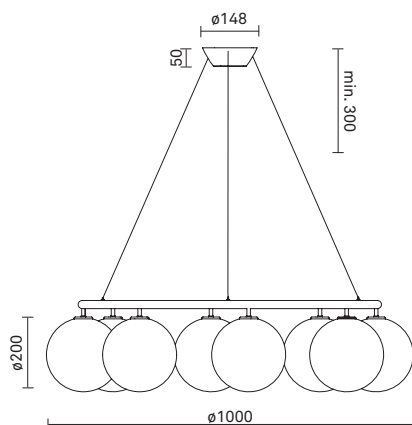

NUURA

MIIRA 8 CIRCULAR Dark Bronze/Opal White

Design: Sofie Refer, 2020. EU-model.

Miira 8 Circular in mouth-blown Opal White glass and Dark Bronze finish. Incl. Ceiling plate.

The significant details of Miira are the fine curves and thin neck that gives a graceful appearance. The Miira Collection features mouth-blown glass globes in both Opal White and Optic Clear. The Optic glass has slight variances due to the handmade process, which makes each piece unique.

Miira collection is designed with the chandelier as a centre and expands into a complete series of lights, manufactured in the highest quality.

Miira 8 Circular, comprising eight mouth-blown glass domes, has a diameter of 100 cm, making it ideal to place above a dining table or sofa.

Miira collection

The Miira collection include the following products:

- **Miira 1:** Rock Grey/Brass - Opal White/Optic clear
- **Miira 3:** Rock Grey/Brass - Opal White/Optic clear
- **Miira 1 Large:** Rock Grey/Brass - Opal White/Optic Clear
- **Miira 3 Large:** Rock Grey/Brass - Opal White/Optic Clear
- **Miira 4:** Rock Grey/Brass - Opal White/Optic Clear
- **Miira 6:** Rock Grey/Brass - Opal White/Optic Clear
- **Miira 6 Large:** Rock Grey/Brass, Opal White/Optic Clear
- **Miira 6 Circular:** Dark Bronze/Brass/Rock Grey, Opal White/Optic Clear
- **Miira 8 Circular:** Dark Bronze/Brass/Rock Grey, Opal White/Optic Clear
- **Miira 13:** Rock Grey/Brass - Opal White/Optic Clear
- **Miira 13 Large:** Rock Grey/Brass, Opal White/Optic Clear
- **Miira Wall:** Rock Grey/Brass - Opal White/Optic Clear
- **Miira Table:** Rock Grey/Brass - Opal White/Optic Clear