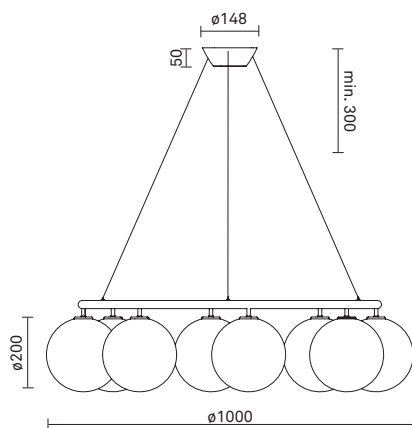

NUURA

MIIRA 8 CIRCULAR Rock Grey/Opal White

Design: Sofie Refer, 2020. EU-model.

Miira 8 Circular in mouth-blown Opal White glass and Rock Grey finish. Incl. Ceiling plate.

The significant details of Miira are the fine curves and thin neck that gives a graceful appearance. The Miira Collection features mouth-blown glass globes in both Opal White and Optic Clear. The Optic glass has slight variances due to the handmade process, which makes each piece unique.

Miira collection is designed with the chandelier as a centre and expands into a complete series of lights, manufactured in the highest quality.

Miira 8 Circular, comprising eight mouth-blown glass domes, has a diameter of 100 cm, making it ideal to place above a dining table or sofa.

Miira collection

The Miira collection include the following products:

- **Miira 1:** Rock Grey/Brass - Opal White/Optic clear
- **Miira 3:** Rock Grey/Brass - Opal White/Optic clear
- **Miira 1 Large:** Rock Grey/Brass - Opal White/Optic Clear
- **Miira 3 Large:** Rock Grey/Brass - Opal White/Optic Clear
- **Miira 4:** Rock Grey/Brass - Opal White/Optic Clear
- **Miira 6:** Rock Grey/Brass - Opal White/Optic Clear
- **Miira 6 Large:** Rock Grey/Brass, Opal White/Optic Clear
- **Miira 6 Circular:** Dark Bronze/Brass/Rock Grey, Opal White/Optic Clear
- **Miira 8 Circular:** Dark Bronze/Brass/Rock Grey, Opal White/Optic Clear
- **Miira 13:** Rock Grey/Brass - Opal White/Optic Clear
- **Miira 13 Large:** Rock Grey/Brass, Opal White/Optic Clear
- **Miira Wall:** Rock Grey/Brass - Opal White/Optic Clear
- **Miira Table:** Rock Grey/Brass - Opal White/Optic Clear