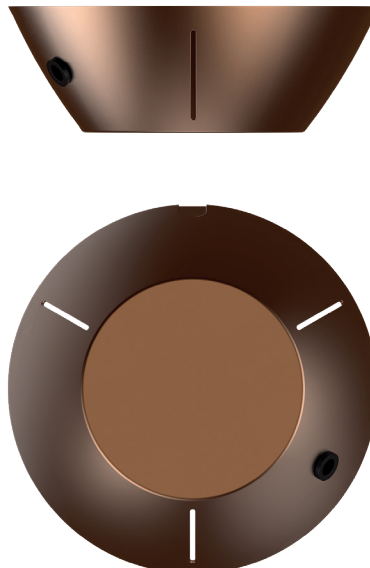

TECHNICAL INFO

Product no.: 2032012

Type: Suspension - Indoor

Colour:

Glass: Opal White
Metal: Dark Bronze
Cable: Clear

Materials:

Powder coated metal
Mouth-blown glass
Plastic cable

Dimensions:

ø1000mm x 200mm
Ceiling plate: ø148mm x 50mm
Plastic cable - Length: 2500mm
Weight (armature + glass): 9100g

Packaging:

Dimensions- armature: L:860mm x W: 860mm x H: 520mm
Dimensions - glass: 8 x L: 235mm x W: 220mm x H: 225mm
Weight: 4900g
Total weight incl. product: 14000g
Number of parcels: 9
Material: Brown cardboard.

Cleaning:

Use a soft dry cloth to clean the product.
Do not use household cleaners.

Certifications and labels:

CE - CE-certified
IP Rating - IP20
 - Class II

Light source:

Socket: G9
Max wattage: 7W LED
Voltage (V): 220-240V

Recommended light source:

G9 LED 4W / 480 lumen- dimmable (Philips)

Bulbs not included

Dimmable if installed with appropriate dimmable LED light source(s) suitable for your dimmer circuit.

Light source can be added to delivery on request or via our webshop nuura.com.

For DALI compatibility, we recommend to use the Hytronik Trailing Edge Dimmer (HDD2200 DALI Dimmer) and our recommended light sources.

HDD2200 DALI Dimmer can be added to delivery on request.

Included ceiling plate: