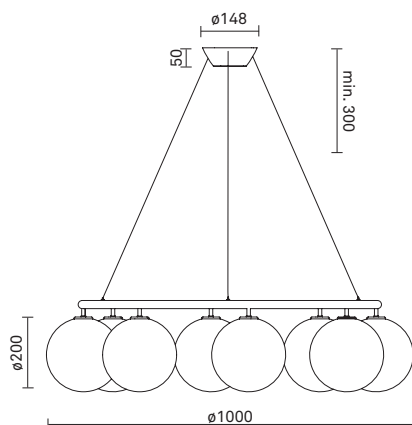

NUURA

MIIRA 8 CIRCULAR Dark Bronze/Optic Clear

Design: Sofie Refer, 2020. EU-model.

Miira 8 Circular in mouth-blown Optic Clear glass and Dark Bronze finish. Incl. Ceiling plate.

The significant details of Miira are the fine curves and thin neck that gives a graceful appearance. The Miira Collection features mouth-blown glass globes in both Opal White and Optic Clear. The Optic glass has slight variances due to the handmade process, which makes each piece unique.

Miira collection is designed with the chandelier as a centre and expands into a complete series of lights, manufactured in the highest quality.

Miira 8 Circular, comprising eight mouth-blown glass domes, has a diameter of 100 cm, making it ideal to place above a dining table or sofa.

Miira collection

The Miira collection include the following products:

- **Miira 1:** Rock Grey/Brass - Opal White/Optic clear
- **Miira 3:** Rock Grey/Brass - Opal White/Optic clear
- **Miira 1 Large:** Rock Grey/Brass - Opal White/Optic Clear
- **Miira 3 Large:** Rock Grey/Brass - Opal White/Optic Clear
- **Miira 4:** Rock Grey/Brass - Opal White/Optic Clear
- **Miira 6:** Rock Grey/Brass - Opal White/Optic Clear
- **Miira 6 Large:** Rock Grey/Brass, Opal White/Optic Clear
- **Miira 6 Circular:** Dark Bronze/Brass/Rock Grey, Opal White/Optic Clear
- **Miira 8 Circular:** Dark Bronze/Brass/Rock Grey, Opal White/Optic Clear
- **Miira 13:** Rock Grey/Brass - Opal White/Optic Clear
- **Miira 13 Large:** Rock Grey/Brass, Opal White/Optic Clear
- **Miira Wall:** Rock Grey/Brass - Opal White/Optic Clear
- **Miira Table:** Rock Grey/Brass - Opal White/Optic Clear