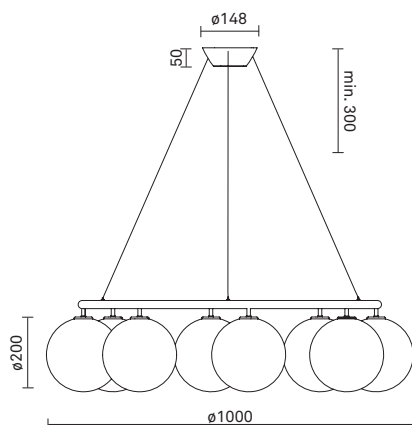

NUURA

MIIRA 8 CIRCULAR Brass/Opal White

Design: Sofie Refer, 2020. EU-model.

Miira 8 Circular in mouth-blown Opal White glass and Brass finish. Incl. Ceiling plate.

The significant details of Miira are the fine curves and thin neck that gives a graceful appearance. The Miira Collection features mouth-blown glass globes in both Opal White and Optic Clear. The Optic glass has slight variances due to the handmade process, which makes each piece unique.

Miira collection is designed with the chandelier as a centre and expands into a complete series of lights, manufactured in the highest quality.

Miira 8 Circular, comprising eight mouth-blown glass domes, has a diameter of 100 cm, making it ideal to place above a dining table or sofa.

Miira collection

The Miira collection include the following products:

- **Miira 1:** Rock Grey/Brass - Opal White/Optic clear
- **Miira 3:** Rock Grey/Brass - Opal White/Optic clear
- **Miira 1 Large:** Rock Grey/Brass - Opal White/Optic Clear
- **Miira 3 Large:** Rock Grey/Brass - Opal White/Optic Clear
- **Miira 4:** Rock Grey/Brass - Opal White/Optic Clear
- **Miira 6:** Rock Grey/Brass - Opal White/Optic Clear
- **Miira 6 Large:** Rock Grey/Brass, Opal White/Optic Clear
- **Miira 6 Circular:** Dark Bronze/Brass/Rock Grey, Opal White/Optic Clear
- **Miira 8 Circular:** Dark Bronze/Brass/Rock Grey, Opal White/Optic Clear
- **Miira 13:** Rock Grey/Brass - Opal White/Optic Clear
- **Miira 13 Large:** Rock Grey/Brass, Opal White/Optic Clear
- **Miira Wall:** Rock Grey/Brass - Opal White/Optic Clear
- **Miira Table:** Rock Grey/Brass - Opal White/Optic Clear