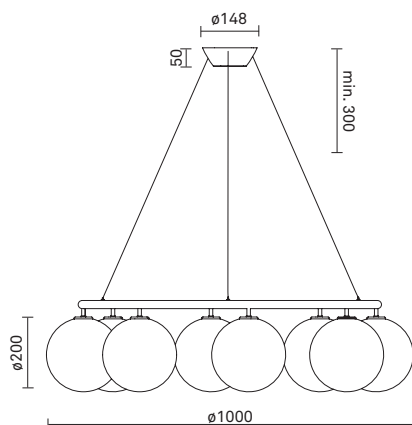

NUURA

MIIRA 8 CIRCULAR Brass/Optic Clear

Design: Sofie Refer, 2020. EU-model.

Miira 8 Circular in mouth-blown Optic Clear glass and Brass finish. Incl. Ceiling plate.

The significant details of Miira are the fine curves and thin neck that gives a graceful appearance. The Miira Collection features mouth-blown glass globes in both Opal White and Optic Clear. The Optic glass has slight variances due to the handmade process, which makes each piece unique.

Miira collection is designed with the chandelier as a centre and expands into a complete series of lights, manufactured in the highest quality.

Miira 8 Circular, comprising eight mouth-blown glass domes, has a diameter of 100 cm, making it ideal to place above a dining table or sofa.

Miira collection

The Miira collection include the following products:

- **Miira 1:** Rock Grey/Brass - Opal White/Optic clear
- **Miira 3:** Rock Grey/Brass - Opal White/Optic clear
- **Miira 1 Large:** Rock Grey/Brass - Opal White/Optic Clear
- **Miira 3 Large:** Rock Grey/Brass - Opal White/Optic Clear
- **Miira 4:** Rock Grey/Brass - Opal White/Optic Clear
- **Miira 6:** Rock Grey/Brass - Opal White/Optic Clear
- **Miira 6 Large:** Rock Grey/Brass, Opal White/Optic Clear
- **Miira 6 Circular:** Dark Bronze/Brass/Rock Grey, Opal White/Optic Clear
- **Miira 8 Circular:** Dark Bronze/Brass/Rock Grey, Opal White/Optic Clear
- **Miira 13:** Rock Grey/Brass - Opal White/Optic Clear
- **Miira 13 Large:** Rock Grey/Brass, Opal White/Optic Clear
- **Miira Wall:** Rock Grey/Brass - Opal White/Optic Clear
- **Miira Table:** Rock Grey/Brass - Opal White/Optic Clear