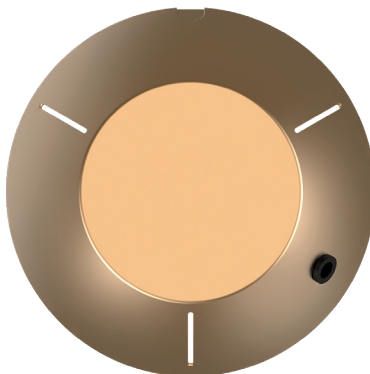

TECHNICAL INFO

Product no.: 2032007

Type: Suspension - Indoor

Colour:

Glass: Optic Clear

Metal: Brass

Cable: Clear

Materials:

Powder coated metal

Mouth-blown glass

Plastic cable

Dimensions:

ø1000mm x 200mm

Ceiling plate: ø148mm x 50mm

Plastic cable - Length: 2500mm

Weight (armature + glass): 9100g

Packaging:

Dimensions- armature: L:860mm x W: 860mm x H: 520mm

Dimensions - glass: 8 x L: 235mm x W: 220mm x H: 225mm

Weight: 4900g

Total weight incl. product: 14000g

Number of parcels: 9

Material: Brown cardboard.

Cleaning:

Use a soft dry cloth to clean the product.

Do not use household cleaners.

Certifications and labels:

CE - CE-certified

IP Rating - IP20

- Class II

Light source:

Socket: G9

Max wattage: 7W LED

Voltage (V): 220-240V

Recommended light source:

G9 LED 2,6W / 300 lumen- dimmable (Philips)

Bulbs not included

Dimmable if installed with appropriate dimmable LED light source(s) suitable for your dimmer circuit.

Light source can be added to delivery on request or via our webshop nuura.com.

For DALI compatibility, we recommend to use the Hytronik Trailing Edge Dimmer (HDD2200 DALI Dimmer) and our recommended light sources.

HDD2200 DALI Dimmer can be added to delivery on request.

Included ceiling plate: