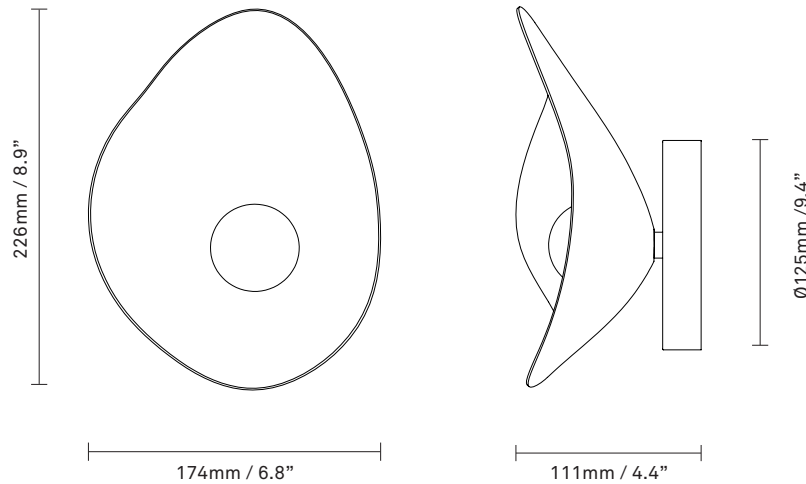

Florii 1 Wall is a singular wall lamp that creates a captivating play between light and shadow from its petal-formed shade, which diffuses a soft, integrated LED light.

Explore the rest of the Florii collection on our website, [here](#)

Product no.: EU - 2125001

Type: Wall lamp - indoor

Colour: Metal: dark broze, white

Materials: Powder coated metal, glass

Dimensions: 226mm / 8.9" x 174mm / 6.8"
x 111mm / 4.4"

Weight: 480g

Packaging: Dimensions: L: 270 mm / 10.6" x
W: 280mm / 11" x H: 147mm / 5.8"
Weight: 520g
Total weight incl. product: 1000g
Number of parcels: 1
Material: Brown cardboard

Certifications: CE, UKCA, IP20, Class II

For information about IP ratings, click [here](#)

Cleaning: Use a soft dry cloth to clean the product.
Do not use household cleaners.

Light source: Input voltage: 230 Vac / 50 Hz
System wattage: 5 W
Replaceable integrated LED
LED wattage: 3 W
Energy class: G
Nominal LED efficacy: 70 lm / W
Estimated lifetime: 29,000h (L90)

Photometric: Luminous flux: 350lm
CCT.: 2700 K
SDCM.: < 3
CRI: > 90 Ra

Phase dimmable (mains dimm) with most LED compatible TRIAC dimmers.

Works with appropriate lighting control module. Module can be added to delivery on request.

Find our recommendations [here](#)