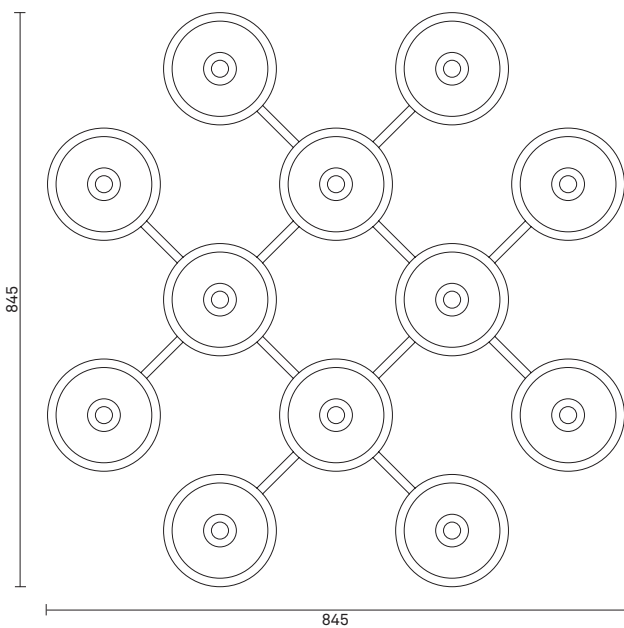

Liila collection:

The Liila collection include the following products:

- **Liila 1 Medium, Wall/Ceiling:** Nordic Gold/ Light Silver, Opal White/Optic Clear Glass
- **Liila 1 Large, Wall/Ceiling:** Nordic Gold/ Light Silver, Opal White/Optic Clear Glass
- **Liila 12, Wall/Ceiling:** Nordic Gold/ Light Silver, Opal White Optic Clear Glass