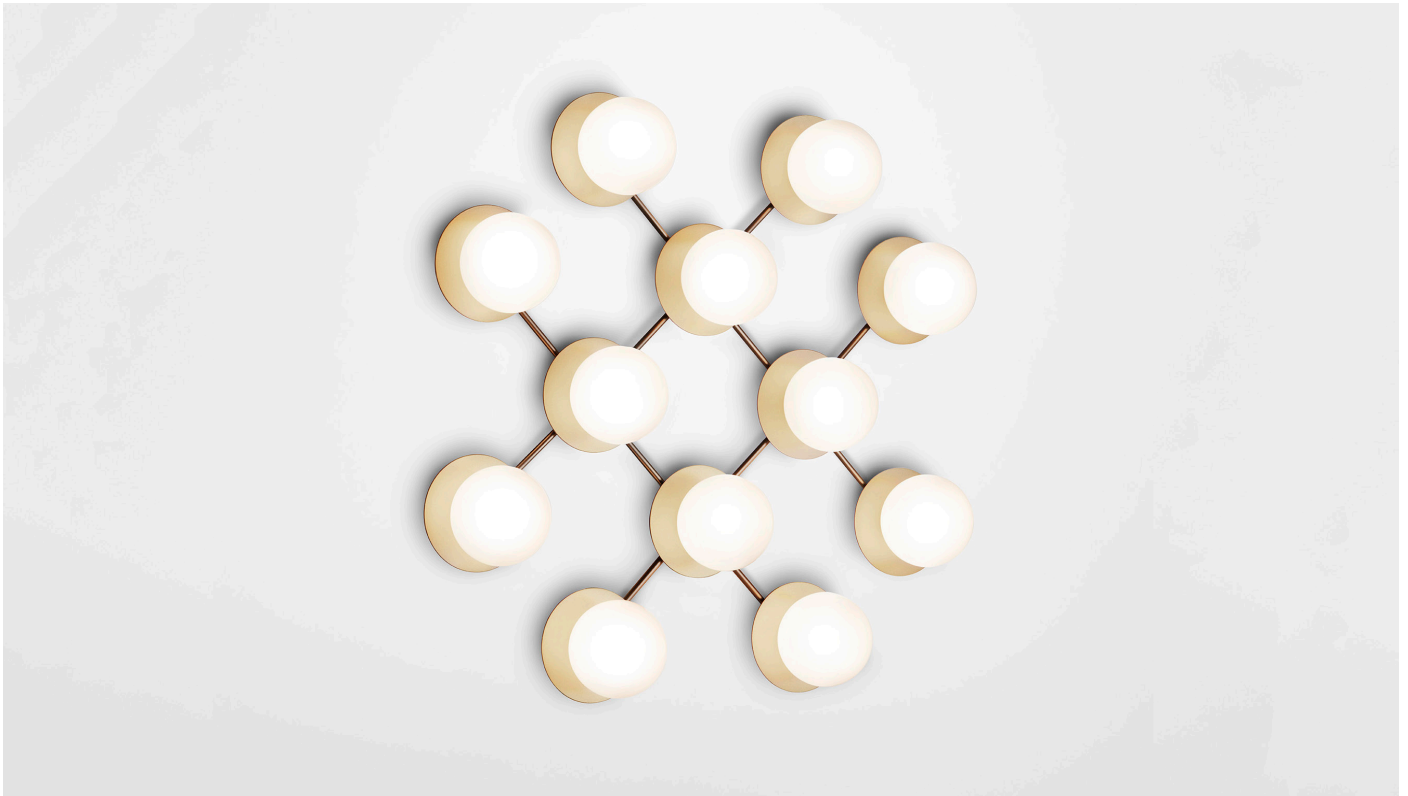

NUURA

LIILA 12 Opal

Design: Sofie Refer, 2018. EU-model.

Liila 12 in mouth-blown Optic Clear glass and Nordic Gold finish.

Liila Collection has a Nordic simplistic yet sensuous look due to the fine reflections in the glass and metal. The mouth blown glass is elegantly framed by the metal disc in soft metallic finish

While the version in Optic Clear glass creates sparkling reflections, the version in Opal White glass completes the minimalistic Nordic look.

Liila 12 is a unique interpretation of the classic chandelier - a sensuous lighting sculpture that reflects the abundance of nature.

Liila collection:

The Liila collection include the following products:

- **Liila 1 Medium, Wall/Ceiling:** Nordic Gold/ Light Silver, Opal White/Optic Clear Glass
- **Liila 1 Large, Wall/Ceiling:** Nordic Gold/ Light Silver, Opal White/Optic Clear Glass
- **Liila 12, Wall/Ceiling:** Nordic Gold/ Light Silver, Opal White Optic Clear Glass