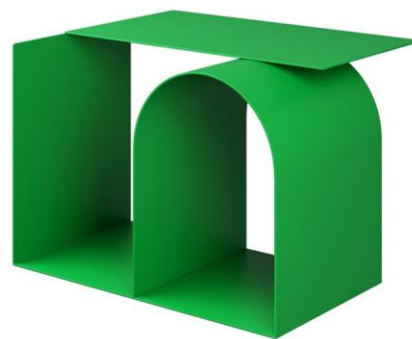

Glyph Side Table

Fact Sheet

Glyph Side Table Beta

Design by Kwangho Lee

The Glyph tables by Kwangho Lee are like small sculptures punctuating a living space. Each one is an elegant balance of soft curves and crisp lines. Instantly distinct, strikingly charismatic, vivid and compelling, the Glyph tables are furniture as art. Creative customers can flip and turn their Glyph tables to reveal different profiles, each table is versatile and functional with multiple usable surfaces and spaces to support and store lamps, books, magazines and ornaments. The Glyph tables are made from sturdy sheet steel and covered in a powder-coat finish to create a matte and super-strong surface.