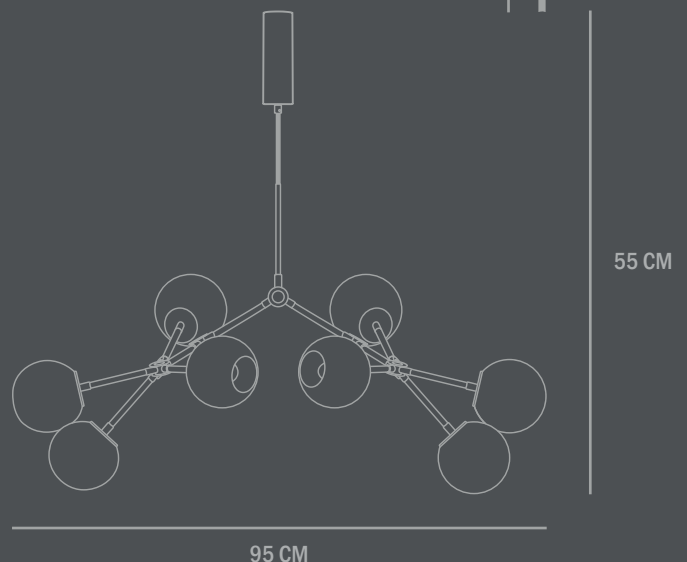

Cable 1.
15 - 85 CM