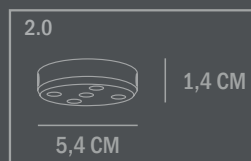

Product weight: 4 Kgs

Packaging:

Dimensions: L95 / W78 / H18 CM

Total weight incl. product: 4,9 Kgs

Number of parcels: 1

Material: Brown cardboard

Light source:

Socket: E14 - 230V - 50Hz - Max - 8W

Does not comply with US Standards.

Cable 2.
200 CM

Cable 1.
15 - 85 CM

101

C O P E N H A G E N

Product no: 242011

Type: Chandelier / Indoor
Colour / Material: Chrome
Designer / Year of design:
Kristian Sofus Hansen & Tommy Hyldahl, 2024

Lampshade & Ceiling cup: 100% Iron, with plated Chrome finish. Pipes & attachment parts is made of 100% Iron color chrome and polished afterwards.

Cable: Fabric covered cable / Black

Dimensions:

L150 / W120 / H85 CM