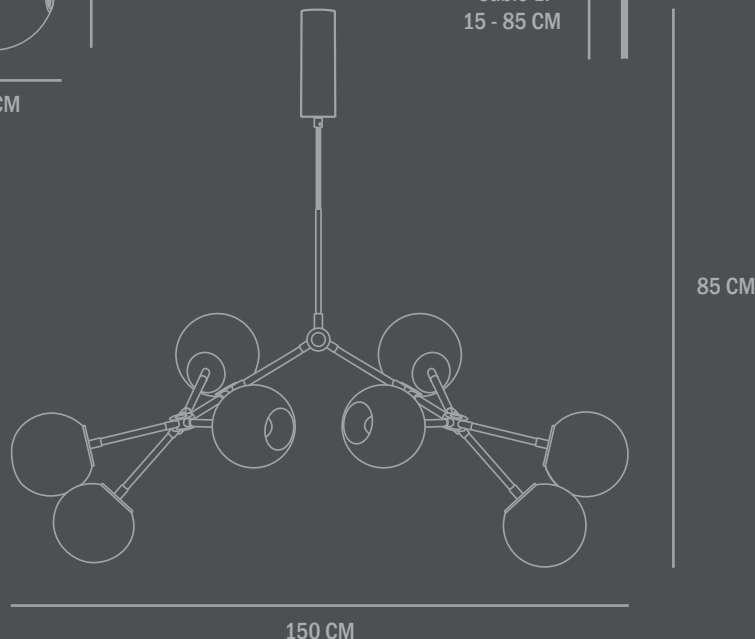

101

C O P E N H A G E N

DROP CHANDELIER GLOBE

The Drop Chandelier Globe introduces a captivating twist to its iconic design with the introduction of a sleek, globe-shaped metal lampshade. Named after its lampshade, Drop Chandelier Globe is an ode to 80's geometric designs, emphasizing clean lines and effortlessly melds with any interior decor.

Product weight: 6,2 Kgs

Packaging:

Dimensions: L110 / W100 / H22 CM

Total weight incl. product: 7,1 Kgs

Number of parcels: 1

Material: Brown cardboard

Light source:

Socket: E14 - 230V - 50Hz - Max - 8W

Care instructions:

Use a soft dry cloth to clean the product.

Do not use household cleaners.

Be careful when adjusting the lampshades.

Suitable for rooms with a height of 230-320 CM.

Certificates: EMC - LVD - UKCA

Does not comply with US Standards.

101

C O P E N H A G E N

DROP CHANDELIER GLOBE MINI

The Drop Chandelier Globe introduces a captivating twist to its iconic design with the introduction of a sleek, globe-shaped metal lampshade. Named after its lampshade, Drop Chandelier Globe is an ode to 80's geometric designs, emphasizing clean lines and effortlessly melds with any interior decor.