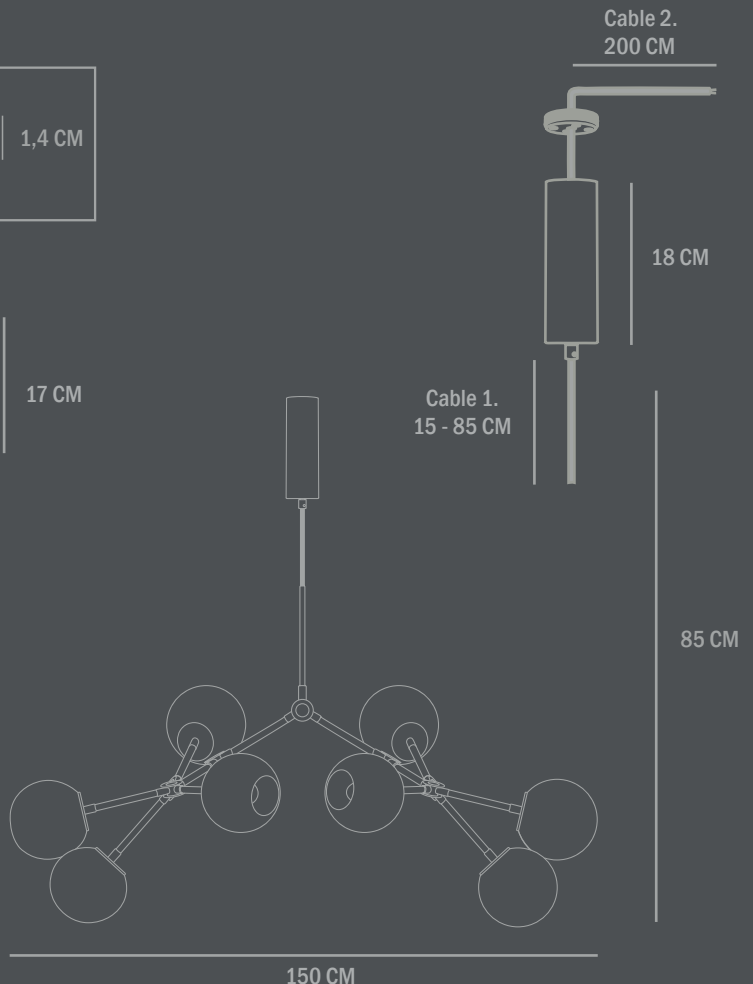

101

C O P E N H A G E N

Product no: 242011

Type: Chandelier / Indoor
Colour / Material: Chrome
Designer / Year of design:
Kristian Sofus Hansen & Tommy Hyldahl, 2024

Lampshade & Ceiling cup: 100% Iron, with plated Chrome finish. Pipes & attachment parts is made of 100% Iron color chrome and polished afterwards.

Cable: Fabric covered cable / Black

Dimensions:

L150 / W120 / H85 CM

Mounting plate: H1,4 / W5,5 CM

Ceiling cup: H18 / W6 CM

Fabric covered cable (divided in two):

Cable 1. from 15 to 85 CM / Cable 2. 200 CM

Country of origin: CN

Product weight: 6,2 Kgs

Packaging:

Dimensions: L110 / W100 / H22 CM

Total weight incl. product: 7,1 Kgs

Number of parcels: 1

Material: Brown cardboard

Light source:

Socket: E14 - 230V - 50Hz - Max - 8W

Recommended Light Source:

Pygmy - Matt Porcelain - E14

IP rating: 20 Max Watt: 48

Type: T/G

Please note this chandelier is not dimmable.

Dimmability: This feature is only possible when the fixture is connected to a dimmer switch and equipped with bulbs that are compatible with dimming.

Care instructions:

Use a soft dry cloth to clean the product.

Do not use household cleaners.

Be careful when adjusting the lampshades.

Suitable for rooms with a height of 230-320 CM.

Certificates: EMC - LVD - UKCA

Does not comply with US Standards.

DROP CHANDELIER GLOBE

The Drop Chandelier Globe introduces a captivating twist to its iconic design with the introduction of a sleek, globe-shaped metal lampshade. Named after its lampshade, Drop Chandelier Globe is an ode to 80's geometric designs, emphasizing clean lines and effortlessly melds with any interior decor.