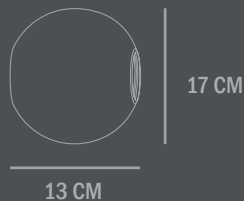

101

C O P E N H A G E N

Product no: 242011

Type: Chandelier / Indoor
Colour / Material: Chrome
Designer / Year of design:
Kristian Sofus Hansen & Tommy Hyldahl, 2024

Lampshade & Ceiling cup: 100% Iron, with plated Chrome finish. Pipes & attachment parts is made of 100% Iron color chrome and polished afterwards.

Cable: Fabric covered cable / Black

Dimensions:

L150 / W120 / H85 CM

Mounting plate: H1,4 / W5,5 CM

Ceiling cup: H18 / W6 CM

Fabric covered cable (divided in two):

Cable 1. from 15 to 85 CM / Cable 2. 200 CM

Country of origin: CN

Product weight: 6,2 Kgs

Packaging:

Dimensions: L110 / W100 / H22 CM

Total weight incl. product: 7,1 Kgs

Number of parcels: 1

Material: Brown cardboard

Light source:

Socket: E14 - 230V - 50Hz - Max - 8W

Recommended Light Source:

Pygmy - Matt Porcelain - E14

IP rating: 20 Max Watt: 48

Type: T/G

Please note this chandelier is not dimmable.

Dimmability: This feature is only possible when the fixture is connected to a dimmer switch and equipped with bulbs that are compatible with dimming.

Care instructions:

Use a soft dry cloth to clean the product.

Do not use household cleaners.

Be careful when adjusting the lampshades.

Suitable for rooms with a height of 230-320 CM.

Certificates: EMC - LVD - UKCA

Does not comply with US Standards.

DROP CHANDELIER GLOBE

The Drop Chandelier Globe introduces a captivating twist to its iconic design with the introduction of a sleek, globe-shaped metal lampshade. Named after its lampshade, Drop Chandelier Globe is an ode to 80's geometric designs, emphasizing clean lines and effortlessly melds with any interior decor.