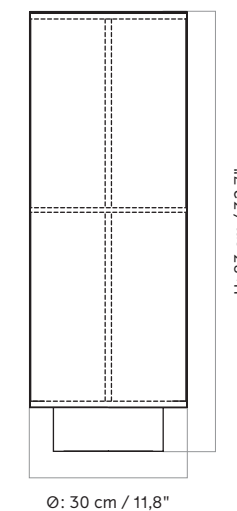

PACKAGING MEASUREMENTS (H x W x D)
53,5 cm x 24 cm x 24 cm / 21,1" x 9,4" x 9,4"

MATERIALS & MAINTENANCE
Please visit menuspace.com for materials and care and maintenance instructions.

Ø: 18 cm / 7,1"

H: 49,5 cm / 19,5"

PACKAGING TYPE
Brown box

PACKAGING MEASUREMENTS (H x W x D)
37 cm x 37 cm x 88 cm / 14,6" x 14,6" x 34,6"

MATERIALS & MAINTENANCE
Please visit menuspace.com for materials and care and maintenance instructions.

DIMENSIONS
H: 130 cm / 51,1"
Ø: 30 cm / 11,8"

Max 40 Watt

CLASSIFICATION
IP20, Class II

PRODUCTION PROCESS
Laser cut and welded steel frame with a hand-made shade.

LIGHT SPECIFICATION
Bulbs not included.

CERTIFICATIONS
CE and ETL certified, tests can be obtained upon request.

DIMENSIONS
H: 30 cm / 11,81"
W: 12,7 cm / 5"
D: 11,6 cm / 4,57"
Ø: 10 cm / 3,94"

LIGHT SPECIFICATION
4 W
380 lm
2700K
Ra > 80
Energy class: G

CLASSIFICATION
IP20, Class II

PRODUCTION PROCESS
Laser cut and welded steel frame with a hand-made shade.