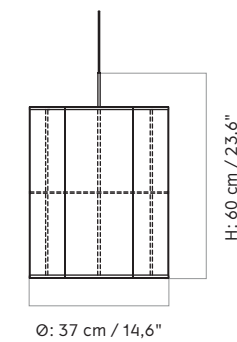

CORD LENGTH
500 cm / 197"

CLASSIFICATION
IP20

CERTIFICATIONS
CE and ETL certified, tests can be obtained upon request.

PACKAGING TYPE
Ø18: Gift box
Ø30: Brown box

PACKAGING MEASUREMENTS (H x W x D)

Ø18
24 cm x 24 cm x 50 cm / 9,4" x 9,4" x 19,7"

CORD LENGTH
500 cm / 197"

CLASSIFICATION
IP20

CERTIFICATIONS
CE and ETL certified, tests can be obtained upon request.

PACKAGING TYPE
Brown box

PACKAGING MEASUREMENTS (H x W x D)

Ø32
43,5 cm x 43,5 cm x 49 cm / 9,4" x 9,4" x 19,3"

Ø60
67,5 cm x 67,5 cm x 78 cm / 26,6" x 26,6" x 30,7"

MATERIALS & MAINTENANCE
Please visit menuspace.com for materials and care and maintenance instructions.

CLUSTER, Ø32

CLUSTER, Ø60

Hashira Table Lamp

BY NORM ARCHITECTS

DIMENSIONS
H: 30 cm / 11,81"
W: 12,7 cm / 5"
D: 11,6 cm / 4,57"
Ø: 10 cm / 3,94"

LIGHT SPECIFICATION
4 W
380 lm
2700K
Ra > 80
Energy class: G

CLASSIFICATION
IP20, Class II

PRODUCTION PROCESS
Laser cut and welded steel frame with a hand-made shade.