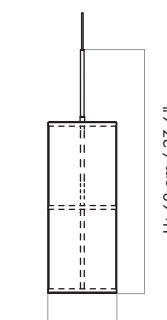

MATERIALS
Steel, linen, PS plastic.
Thickness of line may vary giving a slightly different light.

WEIGHT
Ø18: 1,15 kg / 2,54 lb
Ø30: 2,00 kg / 4,41 lb

VOLTAGE
CE: 220-230 V
US: 110-130 V

LIGHT SOURCE
E27 (CE) - 1 pcs / Small, 2 pcs / Large
E26 (US) - 1 pcs / Small, 2 pcs / Large

CORD LENGTH
500 cm / 197"

CLASSIFICATION
IP20

CERTIFICATIONS
CE and ETL certified, tests can be obtained upon request.

PACKAGING TYPE
Ø18: Gift box
Ø30: Brown box

PACKAGING MEASUREMENTS (H x W x D)

Ø18
24 cm x 24 cm x 50 cm / 9,4" x 9,4" x 19,7"

Ø30
37 cm x 37 cm x 80 cm
14,6" x 14,6" x 31,5"

MATERIALS & MAINTENANCE
Please visit menospace.com for materials and care and maintenance instructions.

Ø18

Ø: 18 cm / 7,1"

Ø30

Ø: 30 cm / 11,8"

Translucent, cylindrical fabric shade with metal frame, textile cord and dimmer switch.