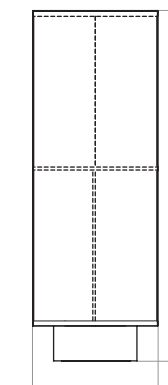

Ø60
67,5 cm x 67,5 cm x 78 cm / 26,6" x 26,6" x 30,7"

MATERIALS & MAINTENANCE
Please visit menuspace.com for materials and care and maintenance instructions.

CLUSTER, Ø32

CLUSTER, Ø60

Hashira Table Lamp

BY NORM ARCHITECTS

CANOPY
N / A

CORD MATERIAL AND COLOUR
Black textile, black plug.

CORD LENGTH
200 cm / 78,7"

CLASSIFICATION
IP20

CERTIFICATIONS
CE and ETL certified, tests can be obtained upon request.

PACKAGING TYPE
Gift box

PACKAGING MEASUREMENTS (H x W x D)
53,5 cm x 24 cm x 24 cm / 21,1" x 9,4" x 9,4"

MATERIALS & MAINTENANCE
Please visit menuspace.com for materials and care and maintenance instructions.

Ø: 18 cm / 7,1"

H: 49,5 cm / 19,5"

DIMENSIONS
H: 30 cm / 11,81"
W: 12,7 cm / 5"
D: 11,6 cm / 4,57"
Ø: 10 cm / 3,94"

LIGHT SPECIFICATION
4 W
380 lm
2700K
Ra > 80
Energy class: G

CLASSIFICATION
IP20, Class II

PRODUCTION PROCESS
Laser cut and welded steel frame with a hand-made shade.