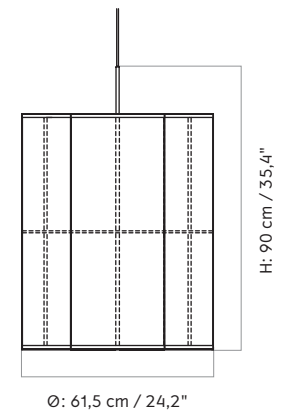

CORD LENGTH
500 cm / 197"

CLASSIFICATION
IP20

CERTIFICATIONS
CE and ETL certified, tests can be obtained upon request.

PACKAGING TYPE
Ø18: Gift box
Ø30: Brown box

PACKAGING MEASUREMENTS (H x W x D)

Ø18
24 cm x 24 cm x 50 cm / 9,4" x 9,4" x 19,7"

CORD LENGTH
500 cm / 197"

CLASSIFICATION
IP20

CERTIFICATIONS
CE and ETL certified, tests can be obtained upon request.

PACKAGING TYPE
Brown box

PACKAGING MEASUREMENTS (H x W x D)

Ø32
43,5 cm x 43,5 cm x 49 cm / 9,4" x 9,4" x 19,3"

Ø60
67,5 cm x 67,5 cm x 78 cm / 26,6" x 26,6" x 30,7"

MATERIALS & MAINTENANCE
Please visit menuspace.com for materials and care and maintenance instructions.

CLUSTER, Ø32

CLUSTER, Ø60

Hashira Table Lamp

BY NORM ARCHITECTS

DIMENSIONS
H: 30 cm / 11,81"
W: 12,7 cm / 5"
D: 11,6 cm / 4,57"
Ø: 10 cm / 3,94"

LIGHT SPECIFICATION
4 W
380 lm
2700K
Ra > 80
Energy class: G

CLASSIFICATION
IP20, Class II

PRODUCTION PROCESS
Laser cut and welded steel frame with a hand-made shade.