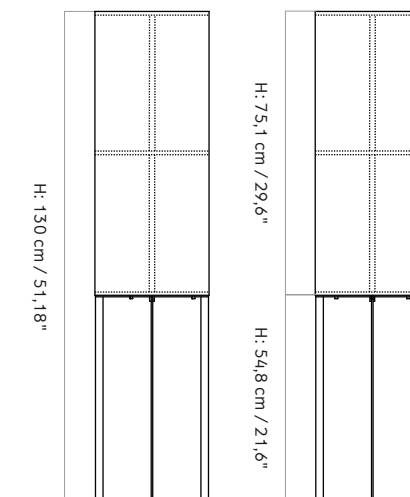

TECHNICAL SPECIFICATIONS

PRODUCT TYPE
Floor lamp

WEIGHT
N / A

CANOPY
N / A

COLLI
1

VOLTAGE
CE: 220-230 V
US: 110-130 V

CORD MATERIAL AND COLOUR
Black textile, black plug.

ENVIRONMENT
Indoor

LIGHT SOURCE & ENERGY EFFICIENCY CLASS
E27 (CE) - 2 pcs
E26 (US) - 2 pcs

CORD LENGTH
220 cm / 86"

DIMENSIONS
H: 130 cm / 51,1"
Ø: 30 cm / 11,8"

Max 40 Watt

CLASSIFICATION
IP20, Class II

PRODUCTION PROCESS
Laser cut and welded steel frame with a hand-made shade.

LIGHT SPECIFICATION
Bulbs not included.

CERTIFICATIONS
CE and ETL certified, tests can be obtained upon request.

COLOUR
Raw, stained oak
Black (RAL 9005)

DIMMER
N / A

PACKAGING TYPE
Brown box

MATERIALS
Powder coated steel, linen, PS plastic.

PACKAGING MEASUREMENTS (H x W x D)
N / A

MATERIALS & MAINTENANCE
Please visit [menuspace.com](https://www.menuspace.com) for materials and care and maintenance instructions.