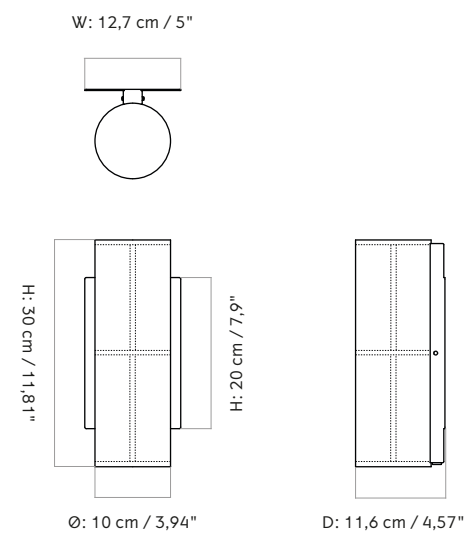

Hashira Wall Lamp, EU

BY NORM ARCHITECTS

Taking its design cues from traditional Japanese lanterns, the Hashira Wall Lamp has a translucent textile shade that softly diffuses the light. Conceived for MENU by Norm Architects, it looks equally elegant mounted alone as it does in pairs above a bed or sofa.

PRODUCT OPTIONS

Hashira Wall Lamp, EU

BY NORM ARCHITECTS

TECHNICAL SPECIFICATIONS

PRODUCT TYPE
Wall lamp

WEIGHT
N / A

CANOPY
N / A

COLLI
2

VOLTAGE
CE: 220-230 V
US: 110-130 V

CORD MATERIAL AND COLOUR
Black PVC cord with matte rubber coating and black plug.

ENVIRONMENT
Indoor

LIGHT SOURCE
Replaceable LED
4 W

CORD LENGTH
200 cm / 78,7"

DIMENSIONS
H: 30 cm / 11,81"
W: 12,7 cm / 5"
D: 11,6 cm / 4,57"
Ø: 10 cm / 3,94"

LIGHT SPECIFICATION
4 W
380 lm
2700K
Ra > 80
Energy class: G

CLASSIFICATION
IP20, Class II

PRODUCTION PROCESS
Laser cut and welded steel frame with a hand-made shade.

DIMMER
N / A

CERTIFICATIONS
CE and ETL certified, tests can be obtained upon request.

COLOUR
Raw, stained oak
Black (RAL 9005)

PACKAGING TYPE
Gift box

MATERIALS
Powder coated steel, linen, PS plastic

PACKAGING MEASUREMENTS (H x W x D)
N / A

MATERIALS & MAINTENANCE
Please visit [menuspace.com](https://www.menuspace.com) for materials and care and maintenance instructions.