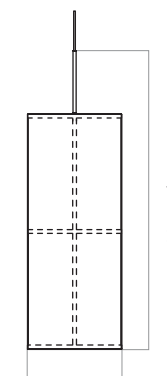

COLLI
2

ENVIRONMENT
Indoor

DIMENSIONS

Ø18
H: 60 cm / 23,6"
Ø: 18 cm / 7,1"

Ø30
H: 90 cm / 35,4"
Ø: 30 cm / 11,8"

PRODUCTION PROCESS
Welded steel frame with a hand-made shade.

COLOURS
White, bronzed brass
Raw, bronzed brass

CORD LENGTH
500 cm / 197"

CLASSIFICATION
IP20

CERTIFICATIONS
CE and ETL certified, tests can be obtained upon request.

PACKAGING TYPE
Ø18: Gift box
Ø30: Brown box

PACKAGING MEASUREMENTS (H x W x D)

Ø18
24 cm x 24 cm x 50 cm / 9,4" x 9,4" x 19,7"

Ø30
37 cm x 37 cm x 80 cm
14,6" x 14,6" x 31,5"

MATERIALS & MAINTENANCE
Please visit menospace.com for materials and care and maintenance instructions.

Ø18

Ø: 18 cm / 7,1"

Ø30

Ø: 30 cm / 11,8"

Translucent, cylindrical fabric shade with metal frame, textile cord and dimmer switch.

PRODUCT TYPE
Pendant

COLLI
1

ENVIRONMENT
Indoor

DIMENSIONS

Ø32
H: 60 cm / 23,6"
Ø: 37 cm / 14,6"

Ø60
H: 90 cm / 35,4"
Ø: 61,5 cm / 24,2"

PRODUCTION PROCESS
Welded steel frame with a hand-made shade.

COLOUR
White, bronzed brass
Raw, bronzed brass